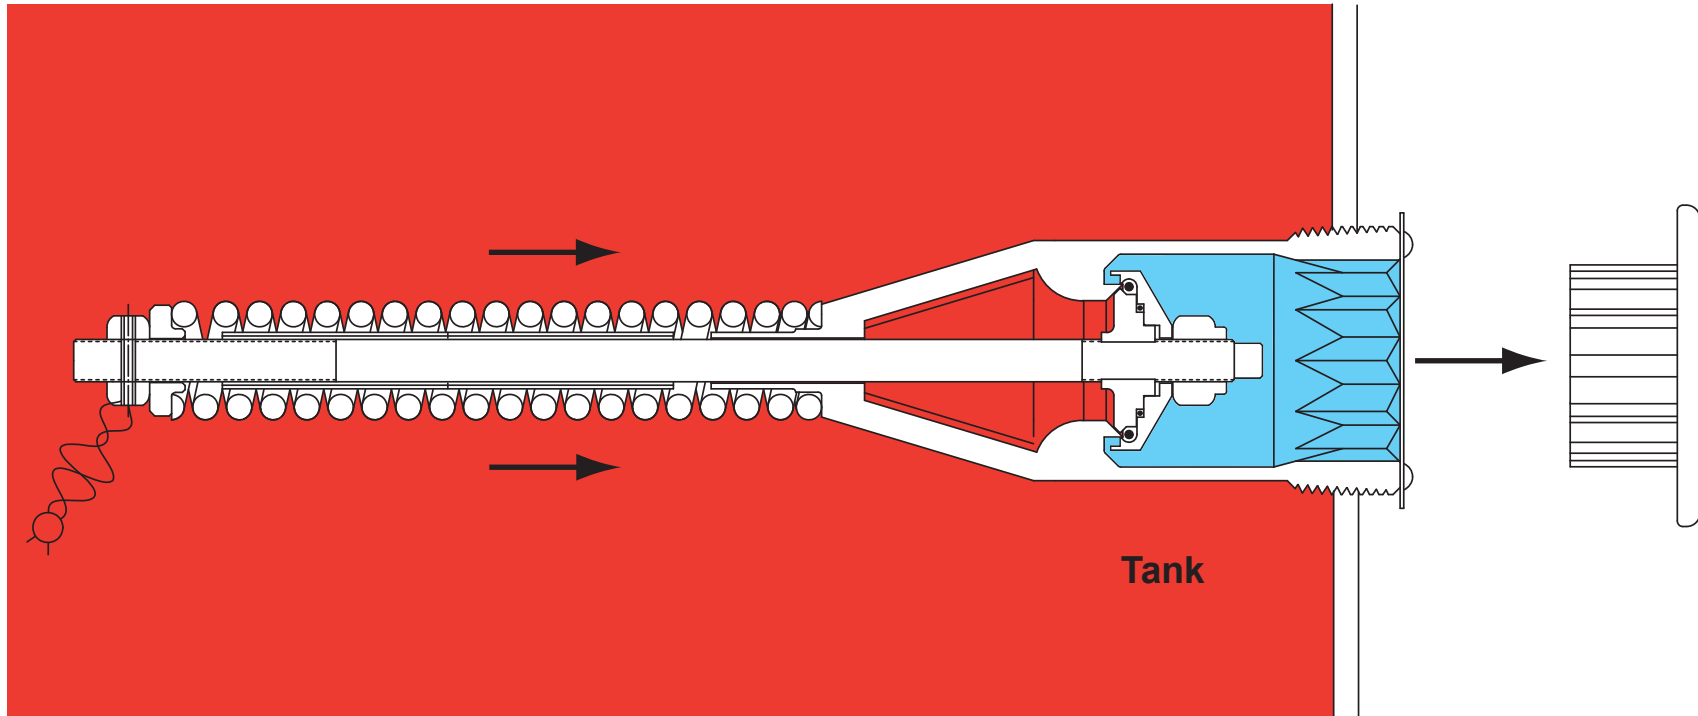

Type H722 Flush Mounted Internal Relief Valve

INLET PRESSURE
OUTLET PRESSURE