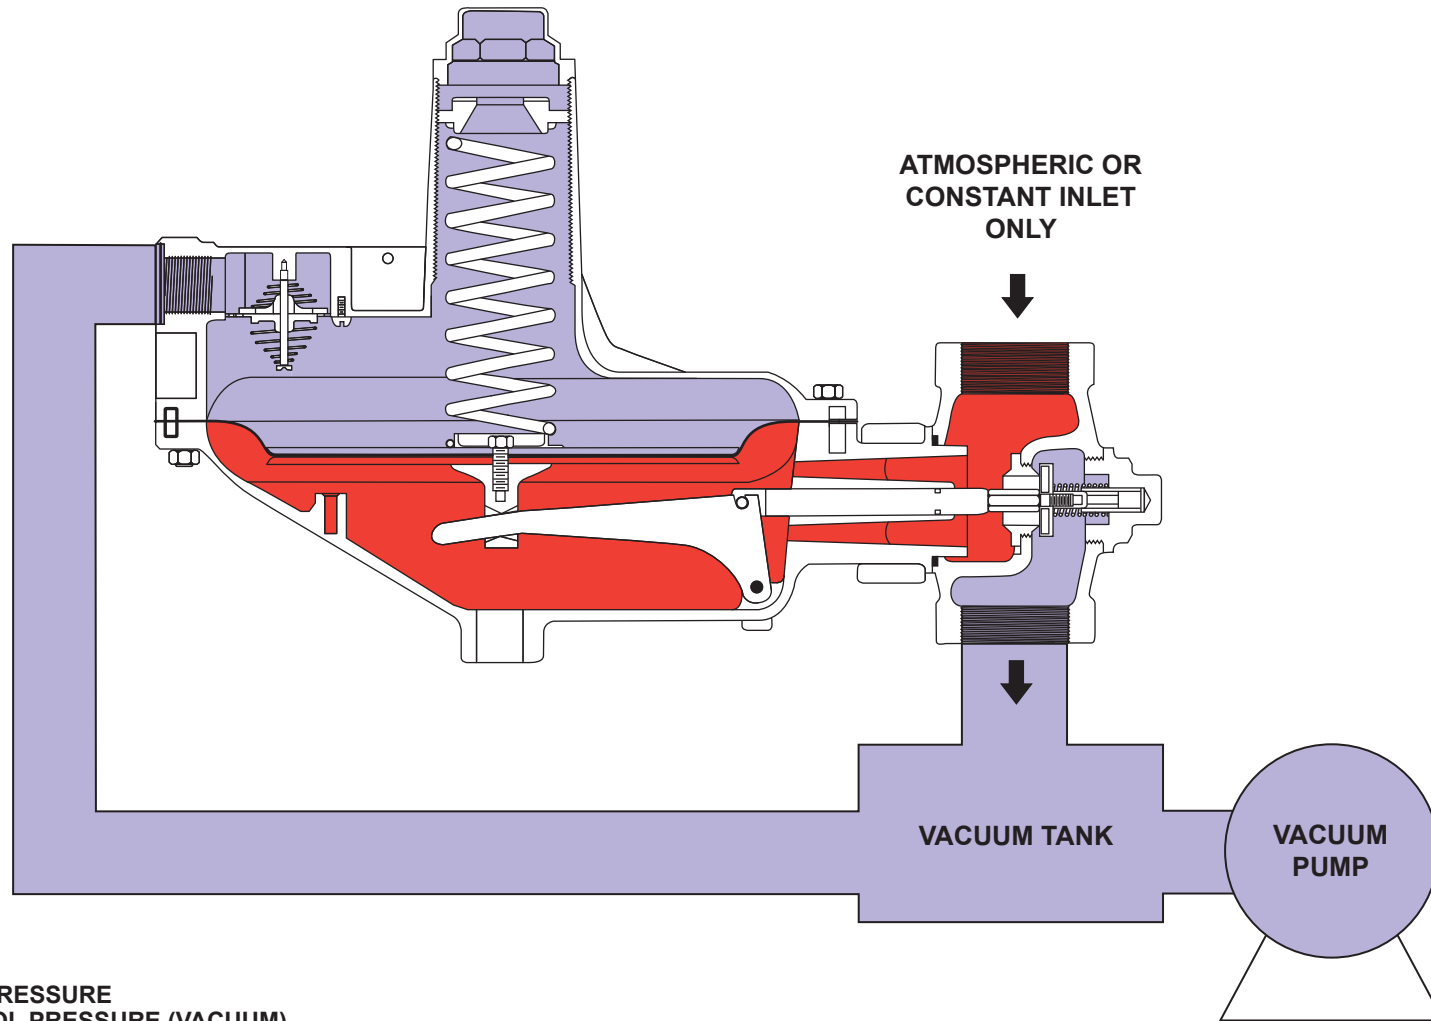

# Type Y611A Vacuum Breaker

INLET PRESSURE  
CONTROL PRESSURE (VACUUM)