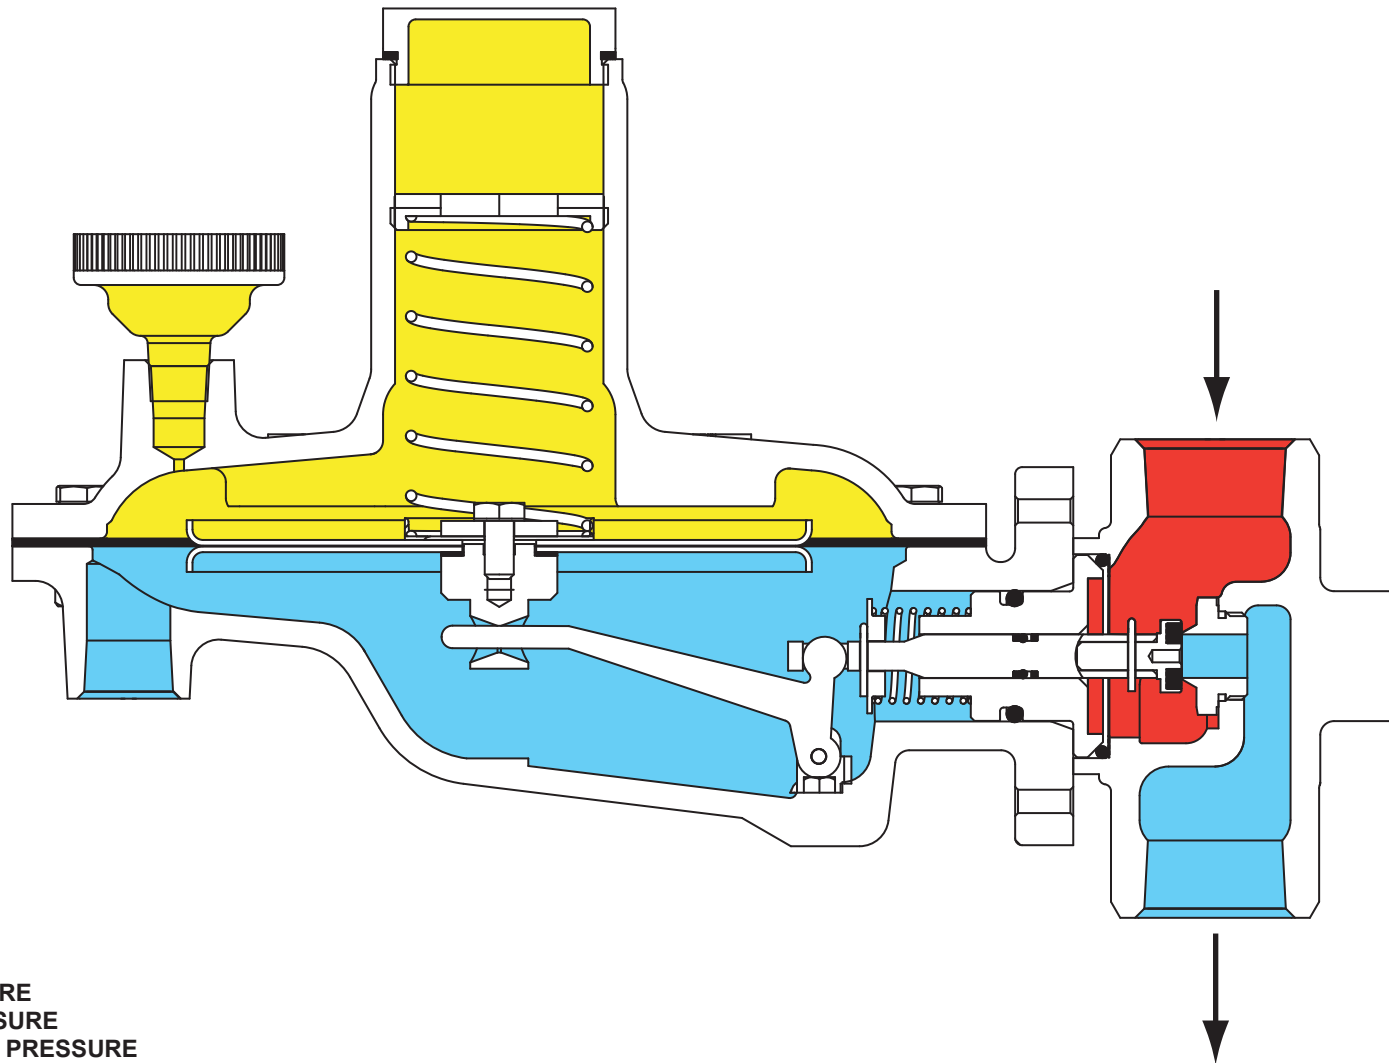

Type T205B Balanced Tank Blanketing Regulator

- INLET PRESSURE
- OUTLET PRESSURE
- ATMOSPHERIC PRESSURE