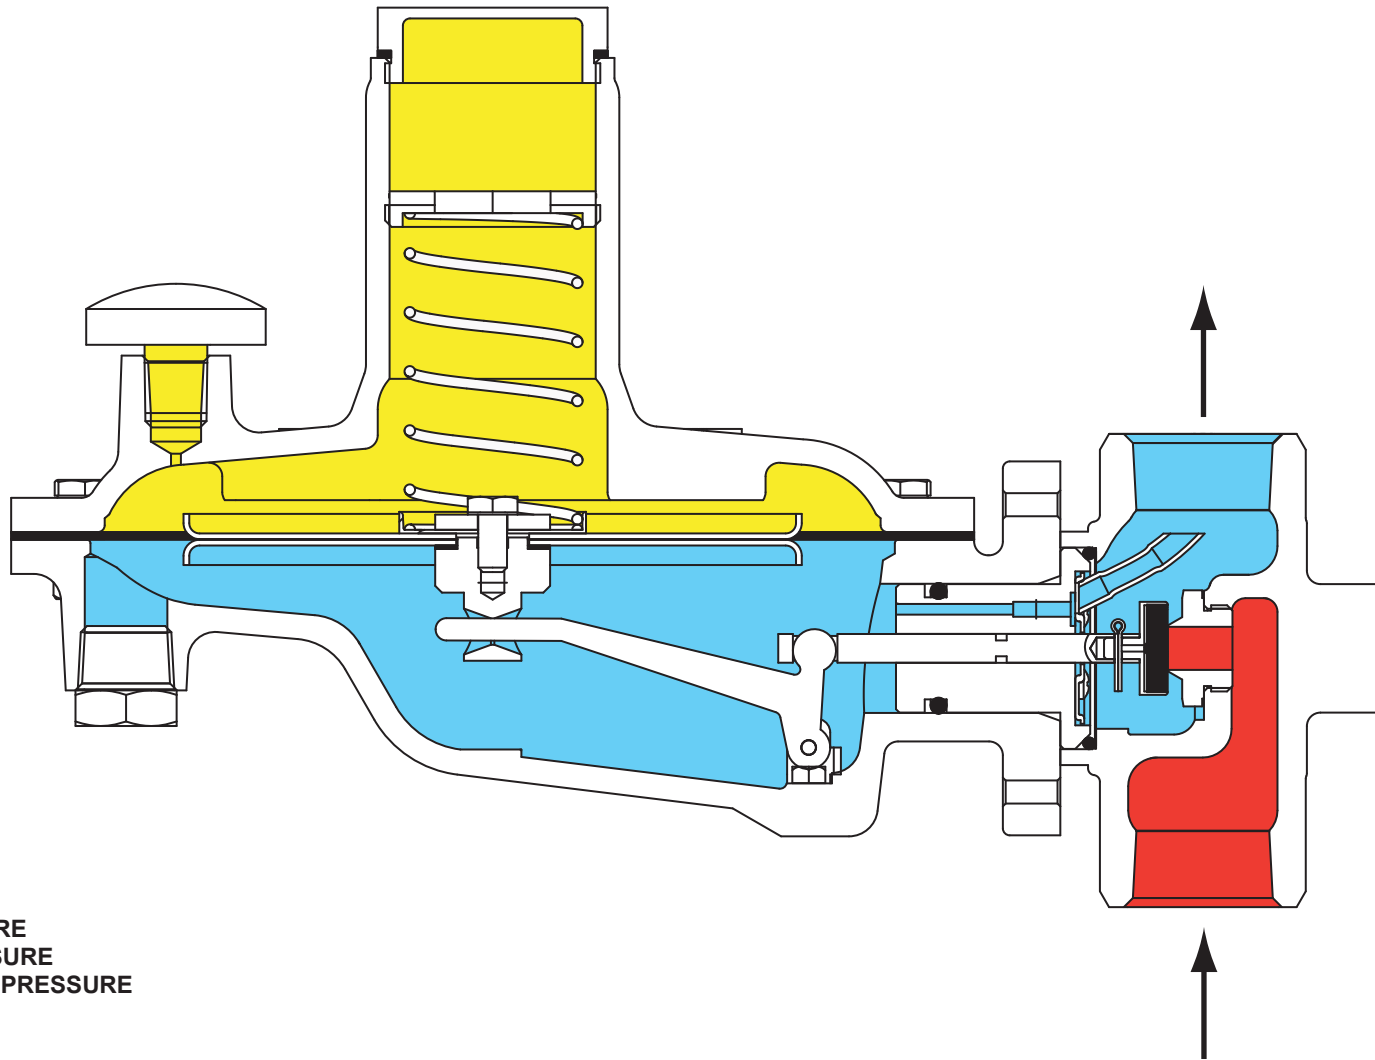

Type T205 Tank Blanketing Regulator with Internal Pressure Registration

- INLET PRESSURE
- OUTLET PRESSURE
- ATMOSPHERIC PRESSURE