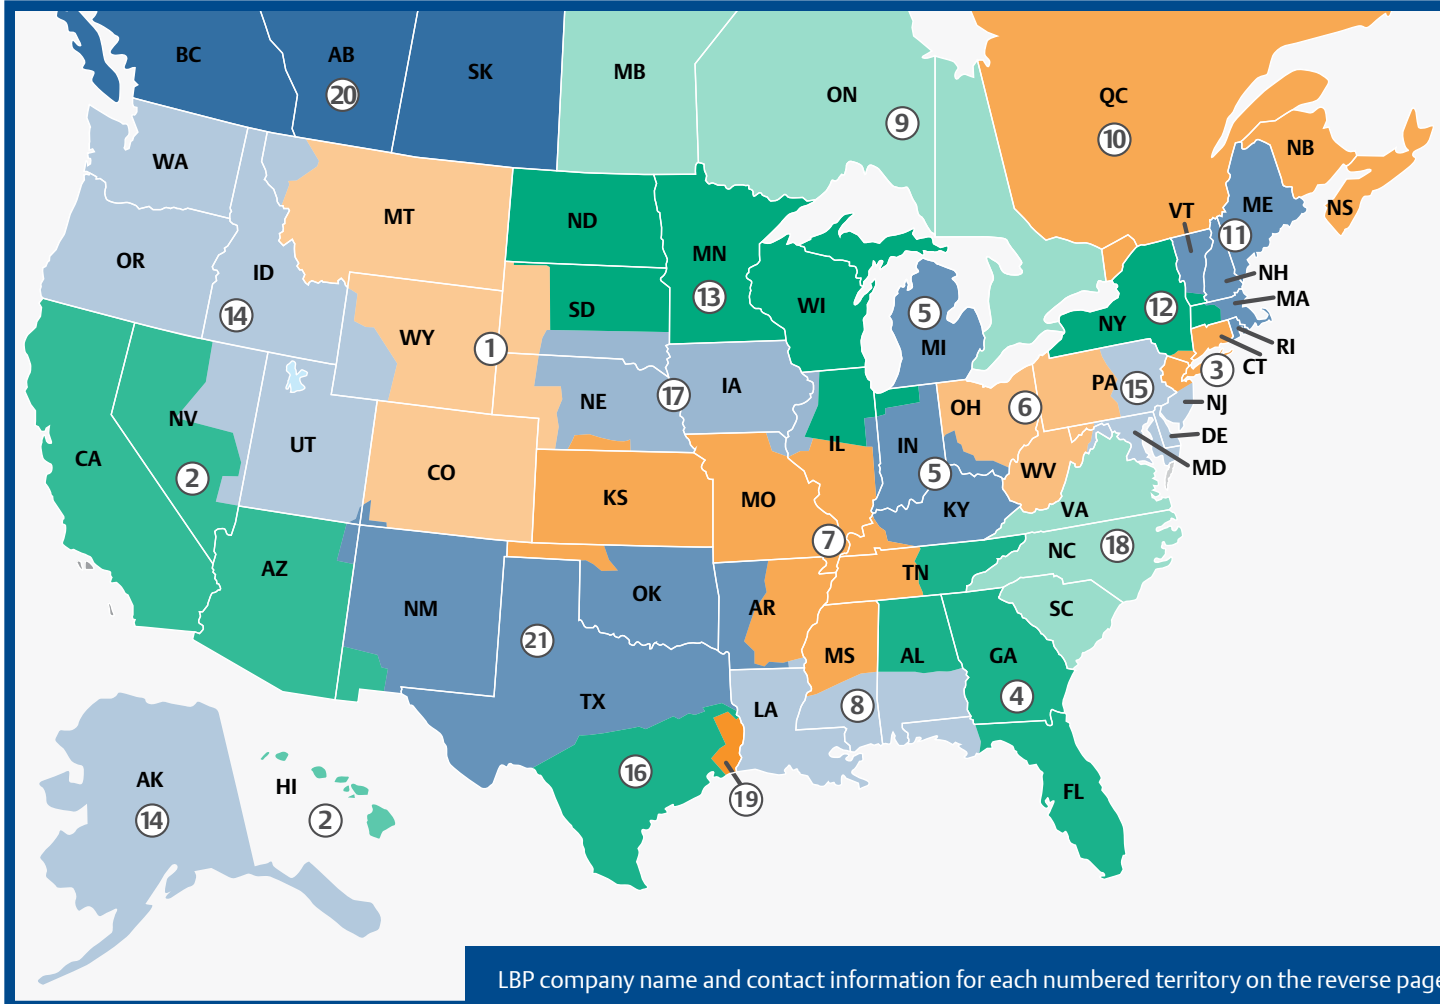

Emerson's Local Business Partner Organization

Emerson's Local Business Partners (LBPs) serve as the exclusive sales channel for many Emerson brands of equipment, including Fisher™ flow controls, DeltaV™ systems, Fisher regulators, and Remote Automation products in the United States and Canada. Emerson has unique partnerships with their LBPs that connect customers with world-class solutions, superior technical expertise and lifecycle services. Emerson and the LBP community have the expertise to address your toughest challenges.

Emerson Automation Solutions Locations

for DeltaV Systems

1100 W. Louis Henna Blvd
Building One
Round Rock, TX 78681-7430
United States

+1 800 833 8314

for Fisher Regulators

3200 Emerson Way
McKinney, TX 75070
United States