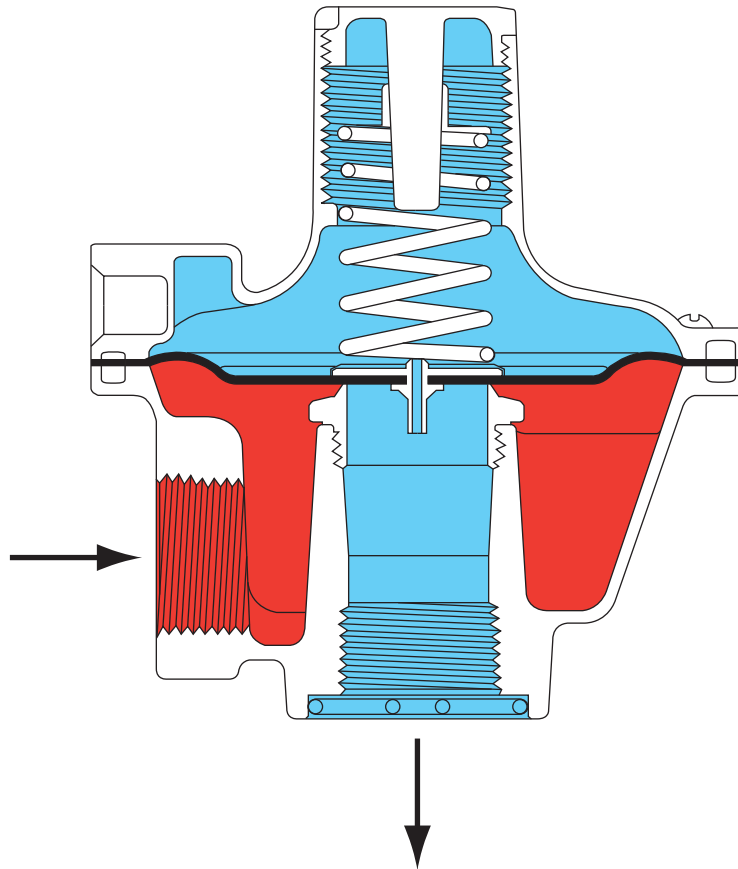

Type 289L Relief Valve

INLET PRESSURE
OUTLET PRESSURE