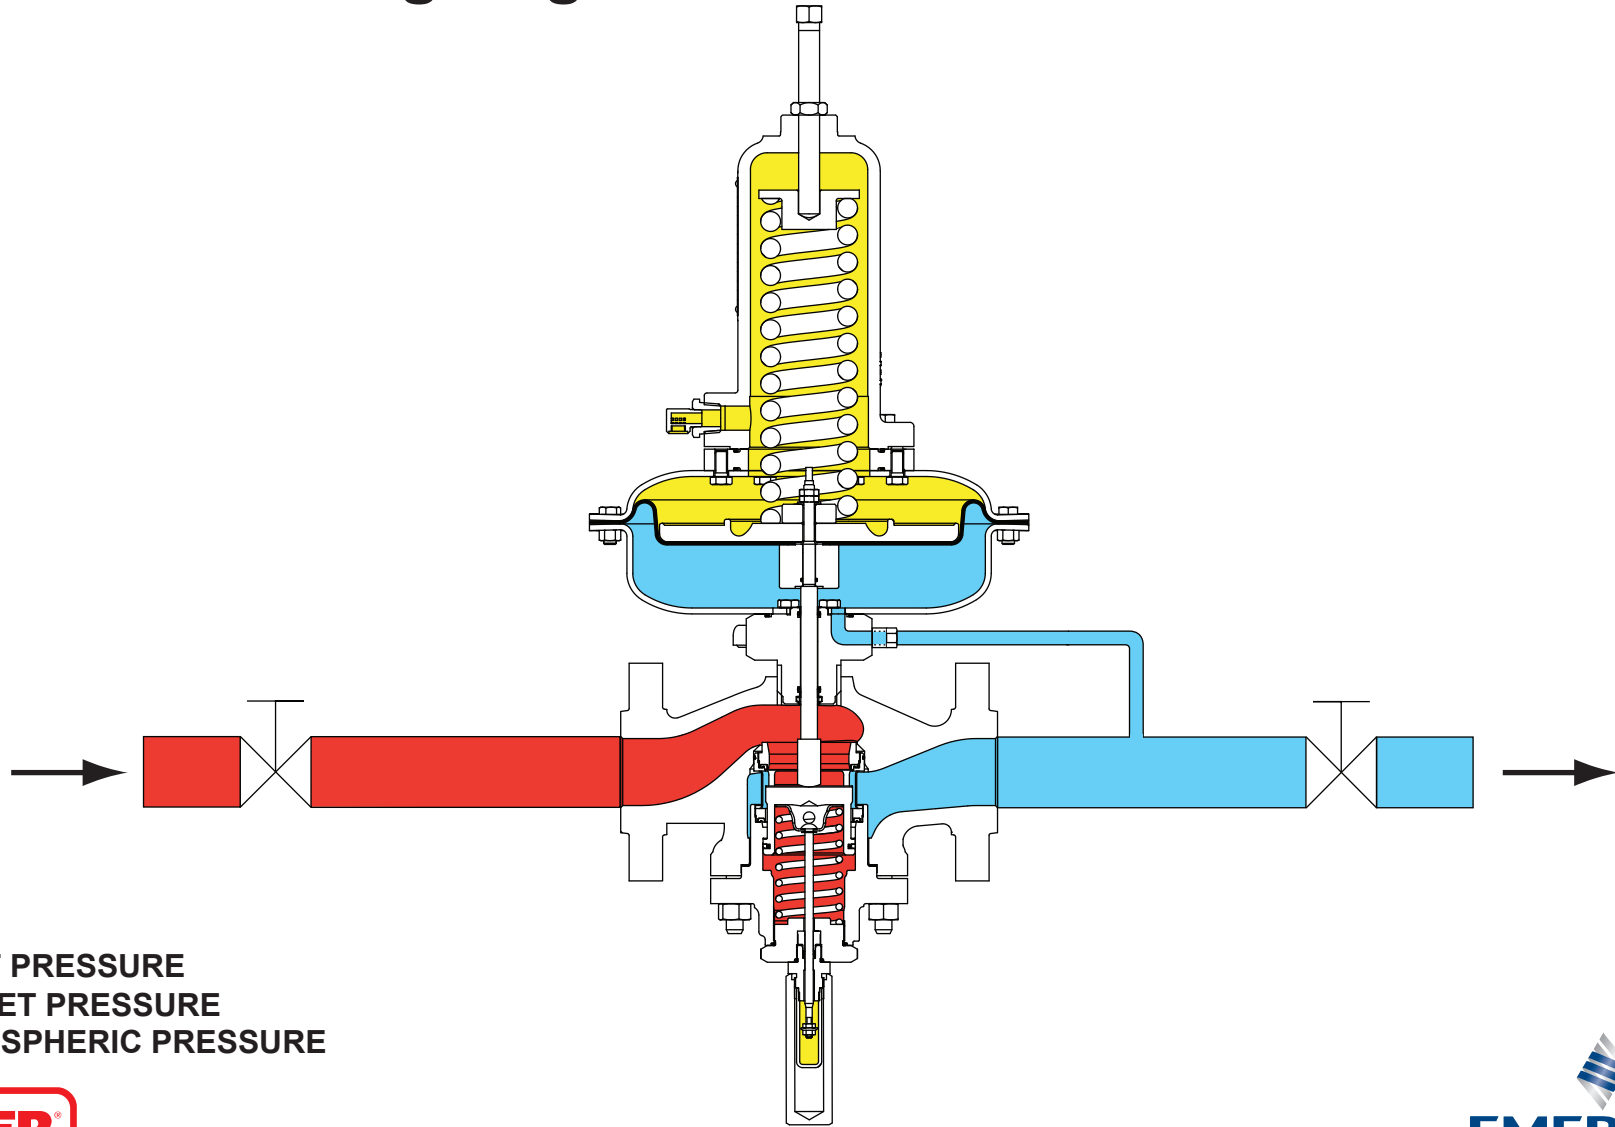

Type MR105 Low-Pressure, Multi-Purpose Pressure Reducing Regulator

- INLET PRESSURE
- OUTLET PRESSURE
- ATMOSPHERIC PRESSURE