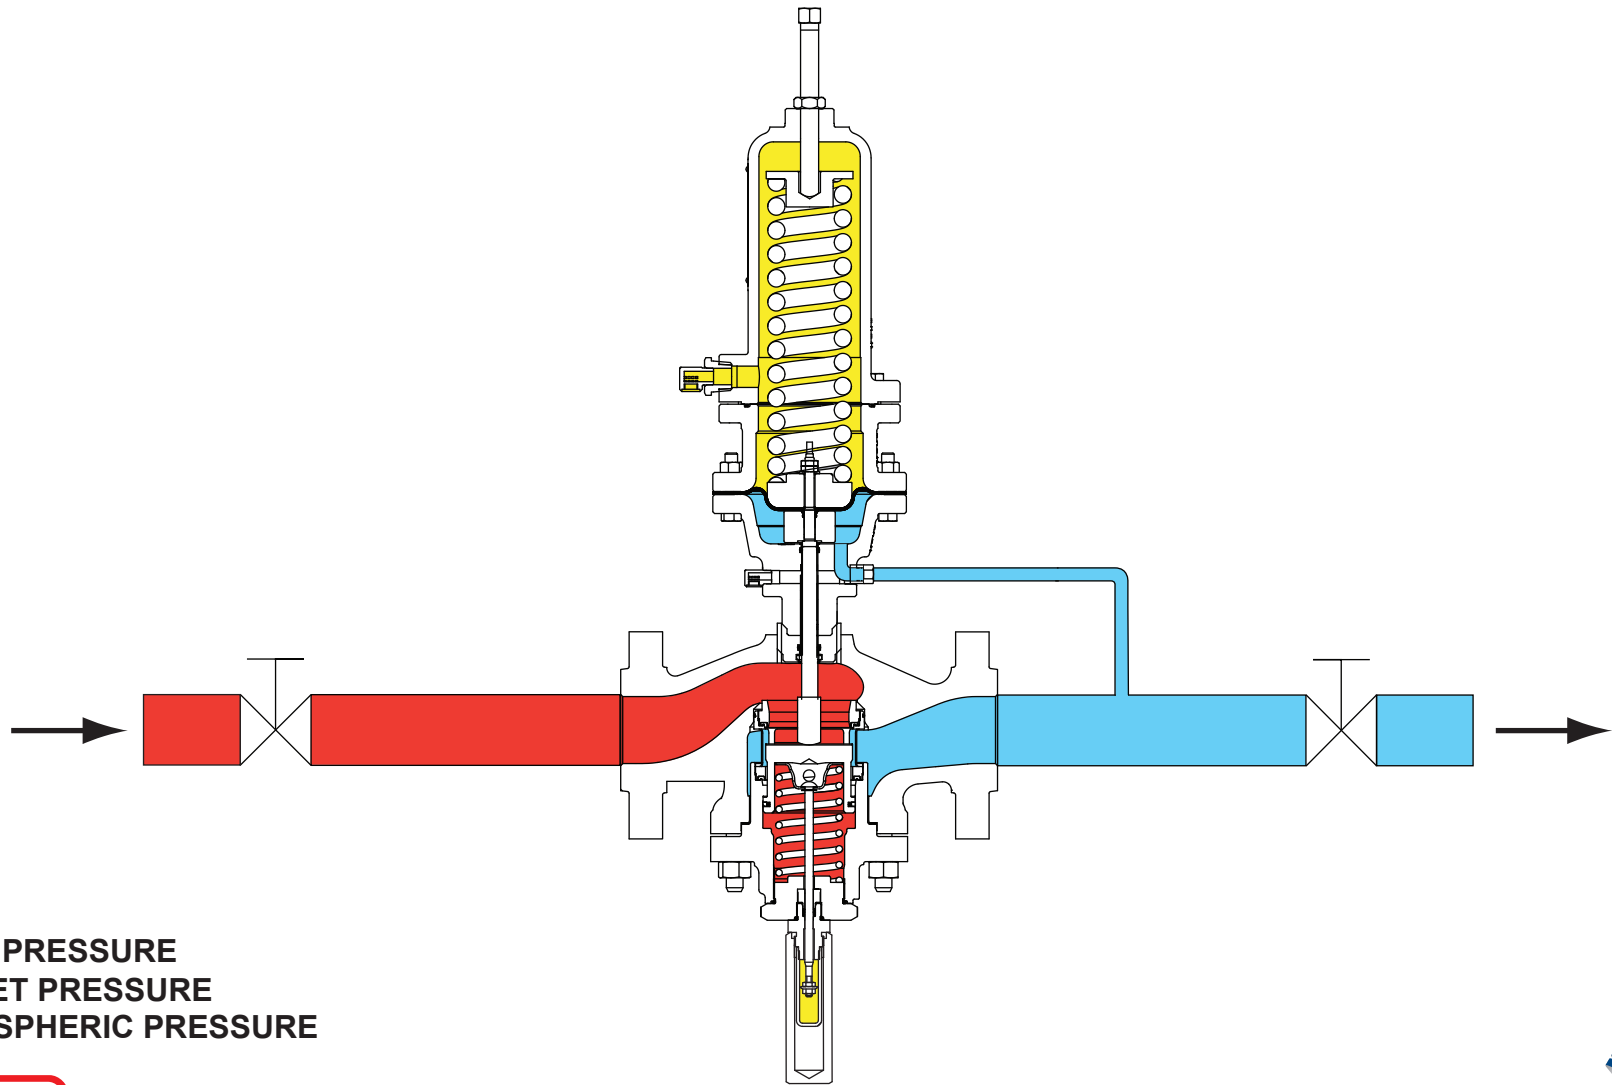

Type MR105 High-Pressure, Multi-Purpose Pressure Reducing Regulator

- INLET PRESSURE
- OUTLET PRESSURE
- ATMOSPHERIC PRESSURE