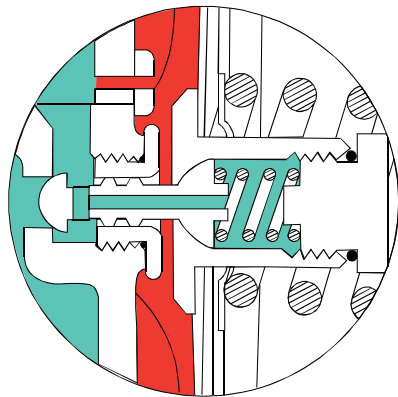

Type 1808

RESTRICTION PLUG

FIXED RESTRICTION

- INLET PRESSURE
- OUTLET PRESSURE
- EXHAUST