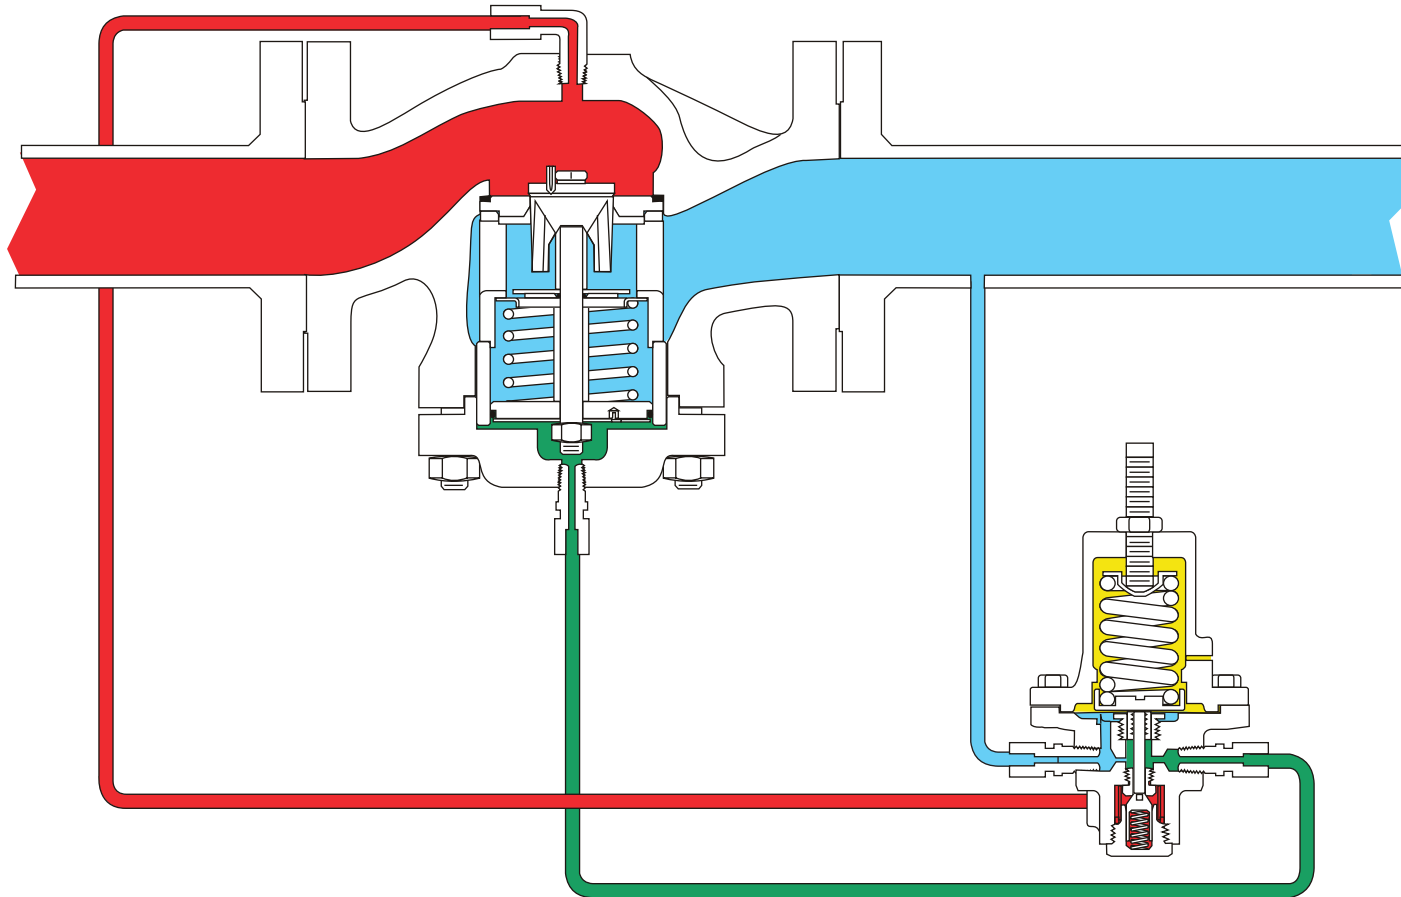

# Type 92S 2-1/2 thru 6 x 4-Inch (DN 65 thru 150 x 100)

- INLET PRESSURE
- OUTLET PRESSURE
- ATMOSPHERIC PRESSURE
- LOADING PRESSURE