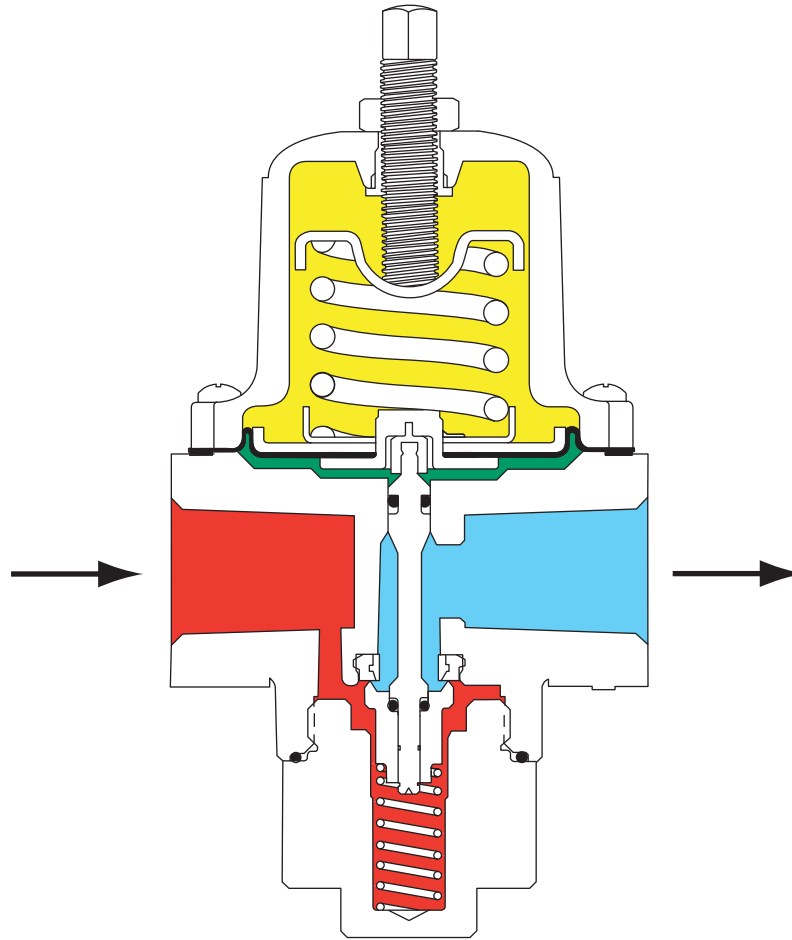

Type 167D Two-Way Switching Valve

- INLET PRESSURE
- OUTLET PRESSURE
- ATMOSPHERIC PRESSURE
- LOADING PRESSURE