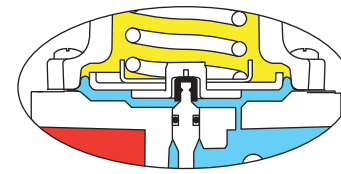

# Types 67DF, 67DFR, 67DFS, and 67DFSR Filtered Pressure Reducing Regulators

TYPE 67DFR OR DFSR

TYPE 67DF OR 67DFS

SMART BLEED OPTION FOR  
TYPE 67DFR OR 67DFSR

- INLET PRESSURE
- OUTLET PRESSURE
- ATMOSPHERIC PRESSURE