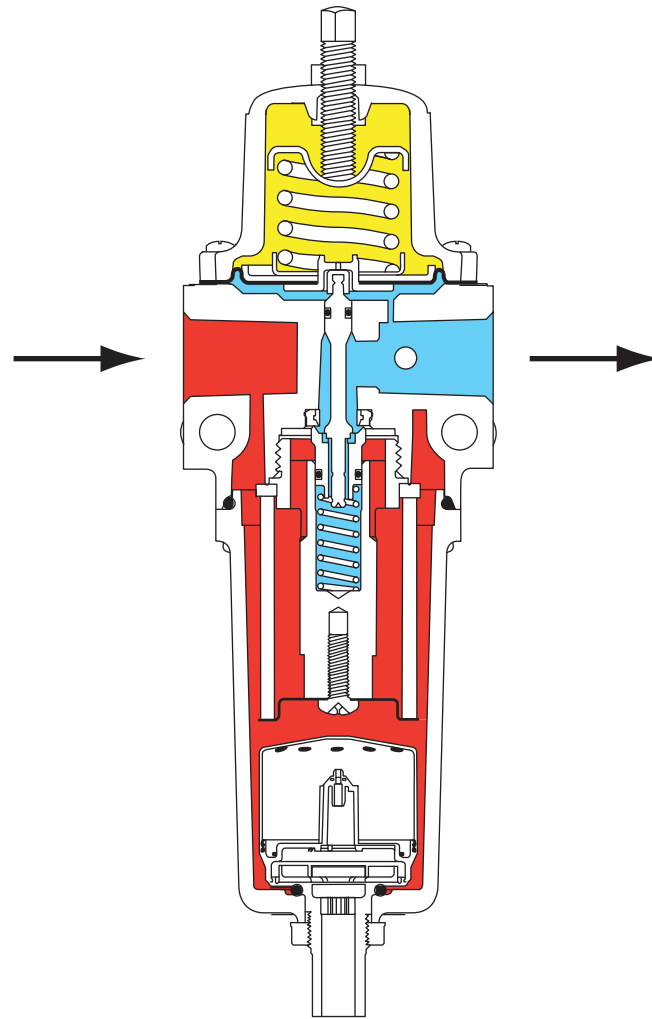

# Types 67DF, 67DFR, 67DFS, and 67DFSR Filtered Pressure Reducing Regulators

TYPE 67DFR OR DFSR

TYPE 67DF OR 67DFS

SMART BLEED OPTION FOR  
TYPE 67DFR OR 67DFSR

- INLET PRESSURE
- OUTLET PRESSURE
- ATMOSPHERIC PRESSURE