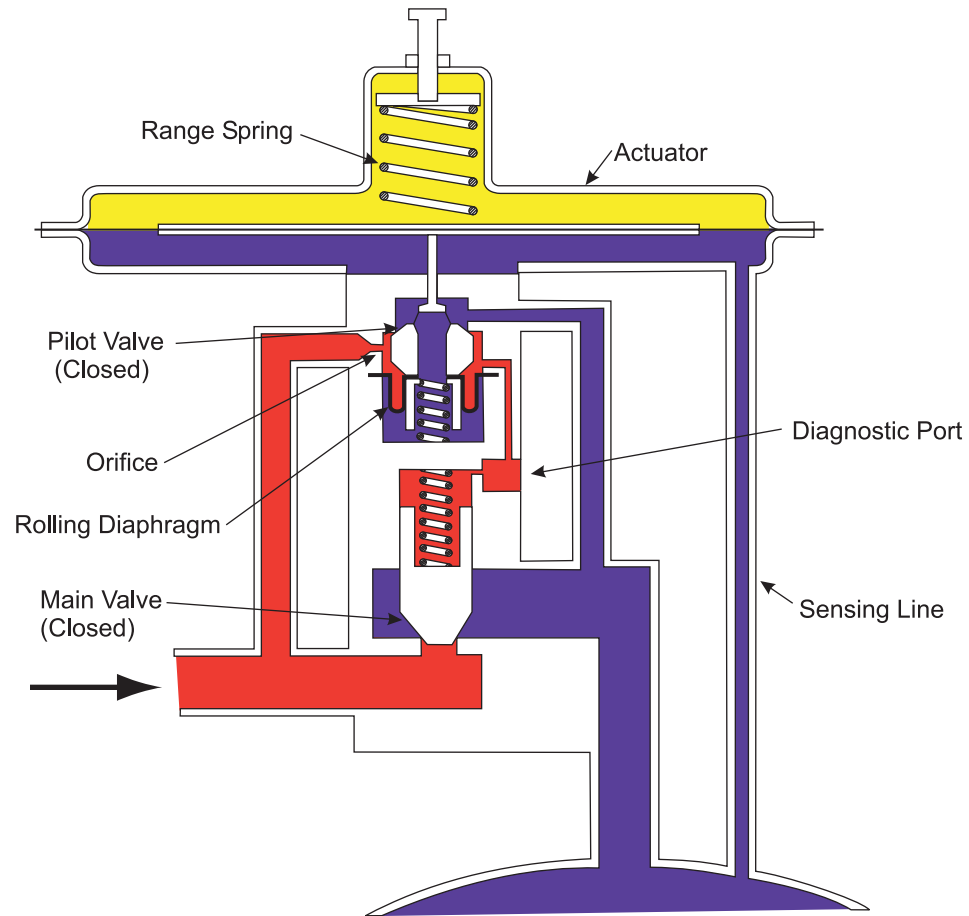

Type ACE95

Closed Pilot

- INLET PRESSURE
- TANK PRESSURE
- ATMOSPHERIC PRESSURE