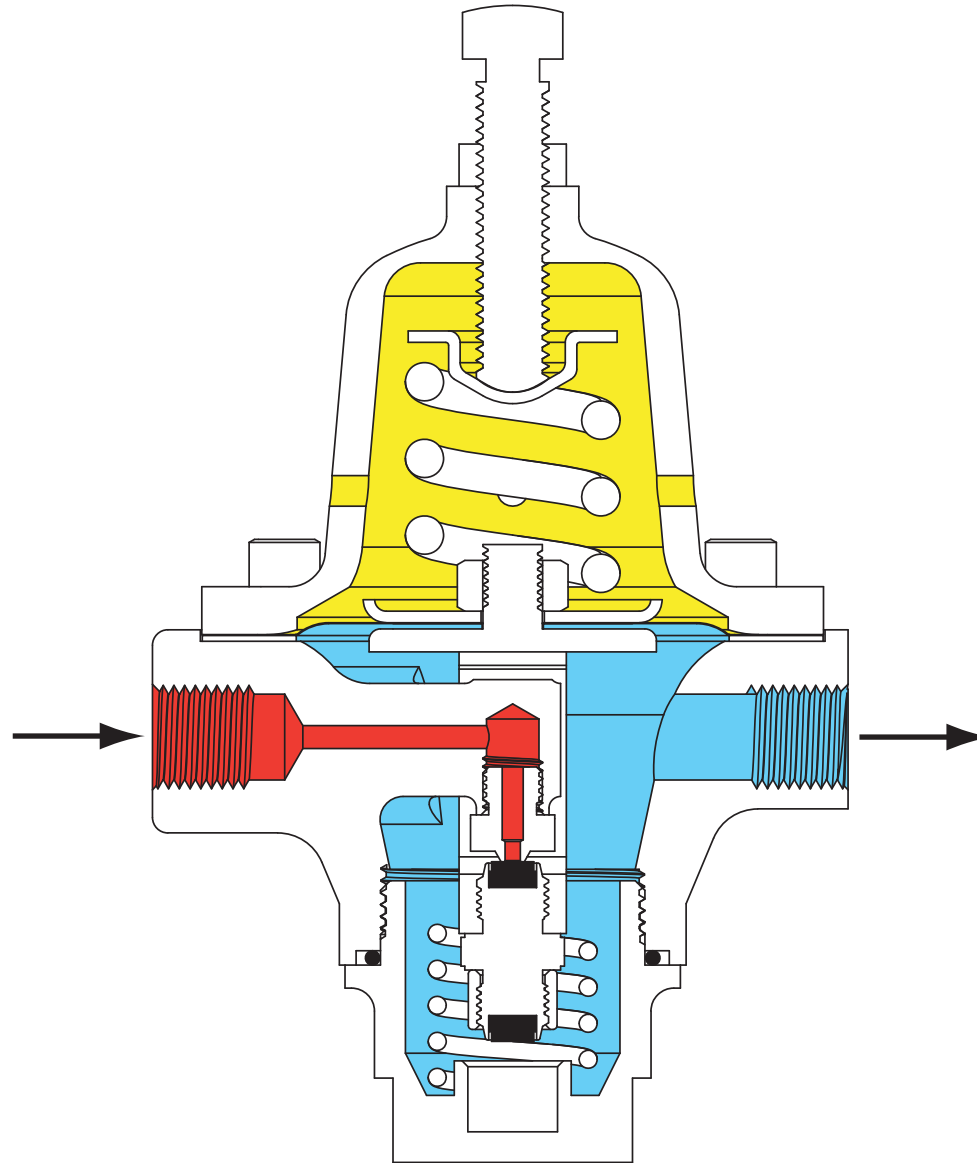

Type 1301F Pressure Reducing Regulator

- INLET PRESSURE
- OUTLET PRESSURE
- ATMOSPHERIC PRESSURE