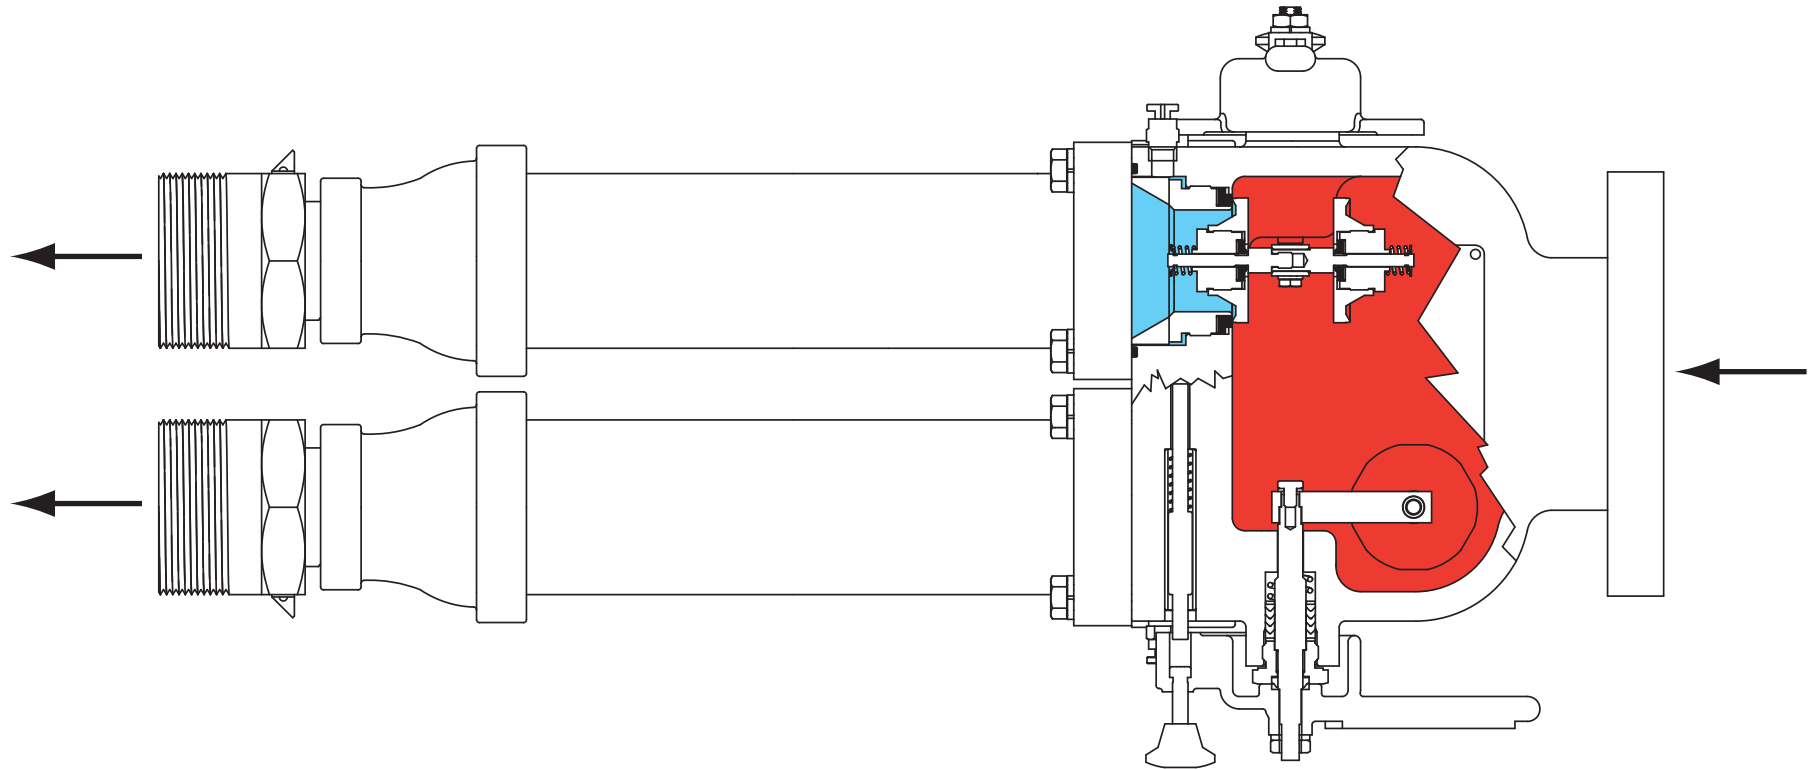

Type H500 Pressure Relief Valve

 INLET PRESSURE
 OUTLET PRESSURE