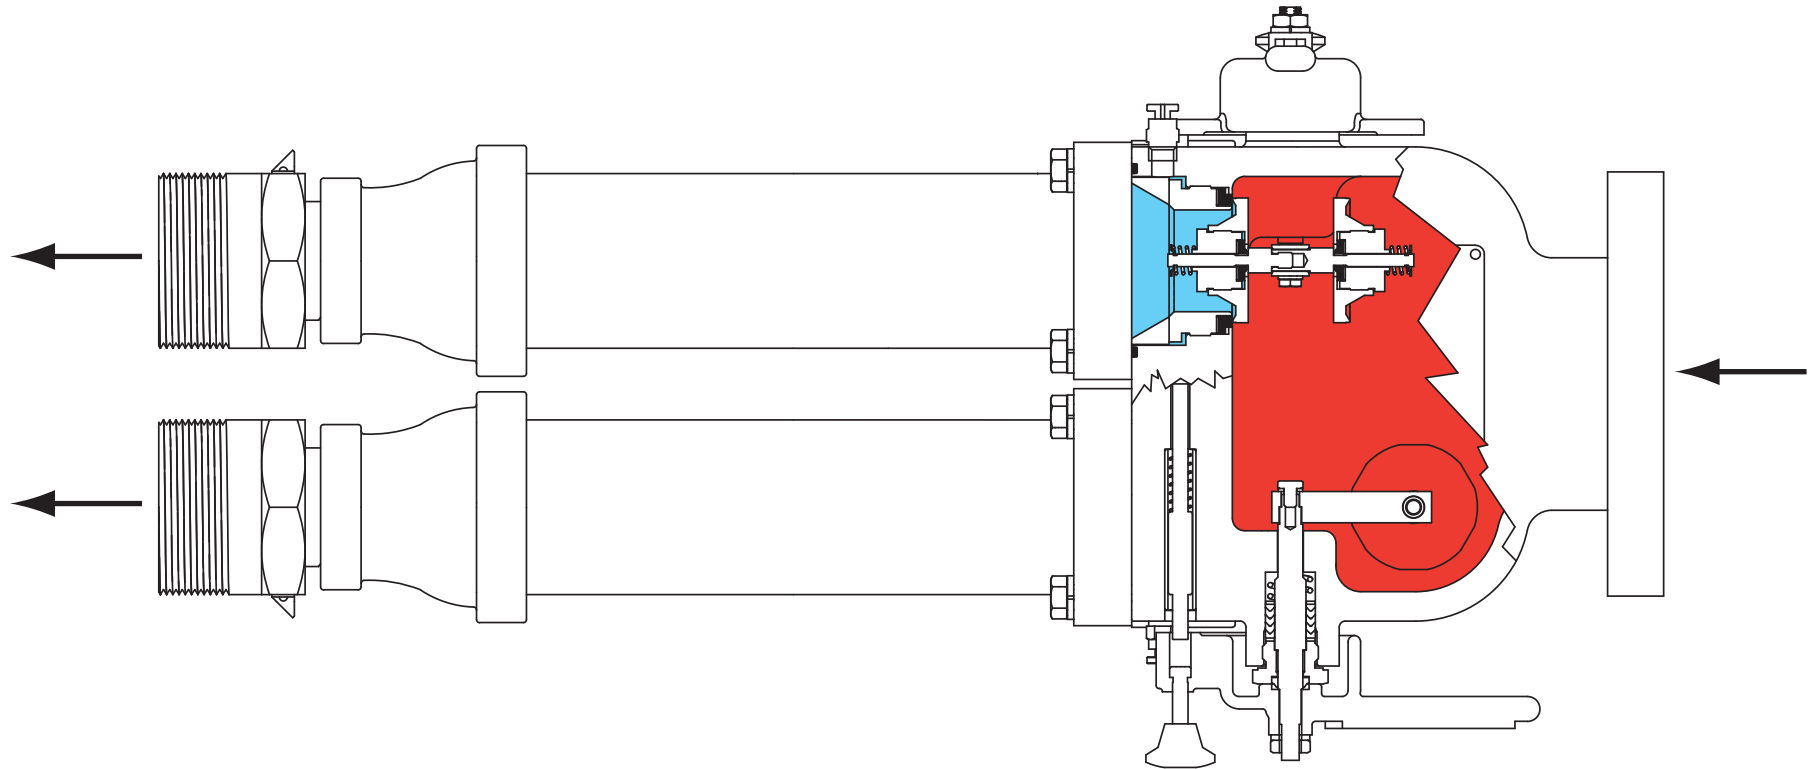

# Type H500 Pressure Relief Valve

 INLET PRESSURE  
 OUTLET PRESSURE