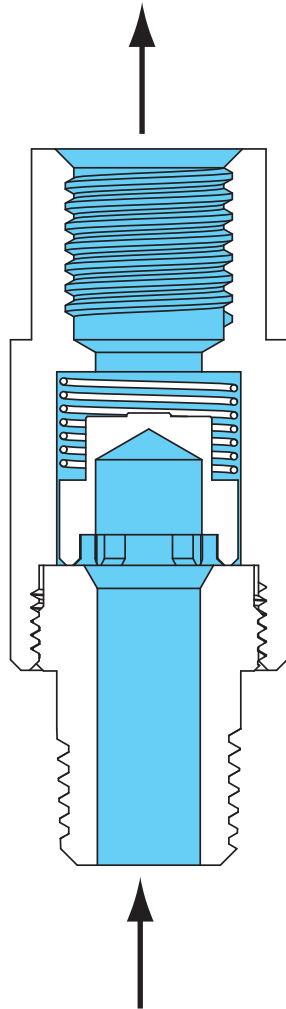

# Type F138 In-Line Excess Flow Valve

Type F138 Open

Type F138 Closed

INLET PRESSURE  
OUTLET PRESSURE