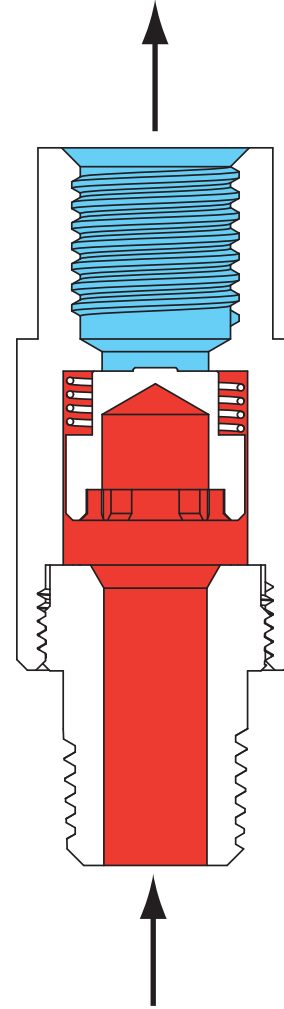

# Type F138 In-Line Excess Flow Valve

Type F138 Open

Type F138 Closed

INLET PRESSURE  
OUTLET PRESSURE