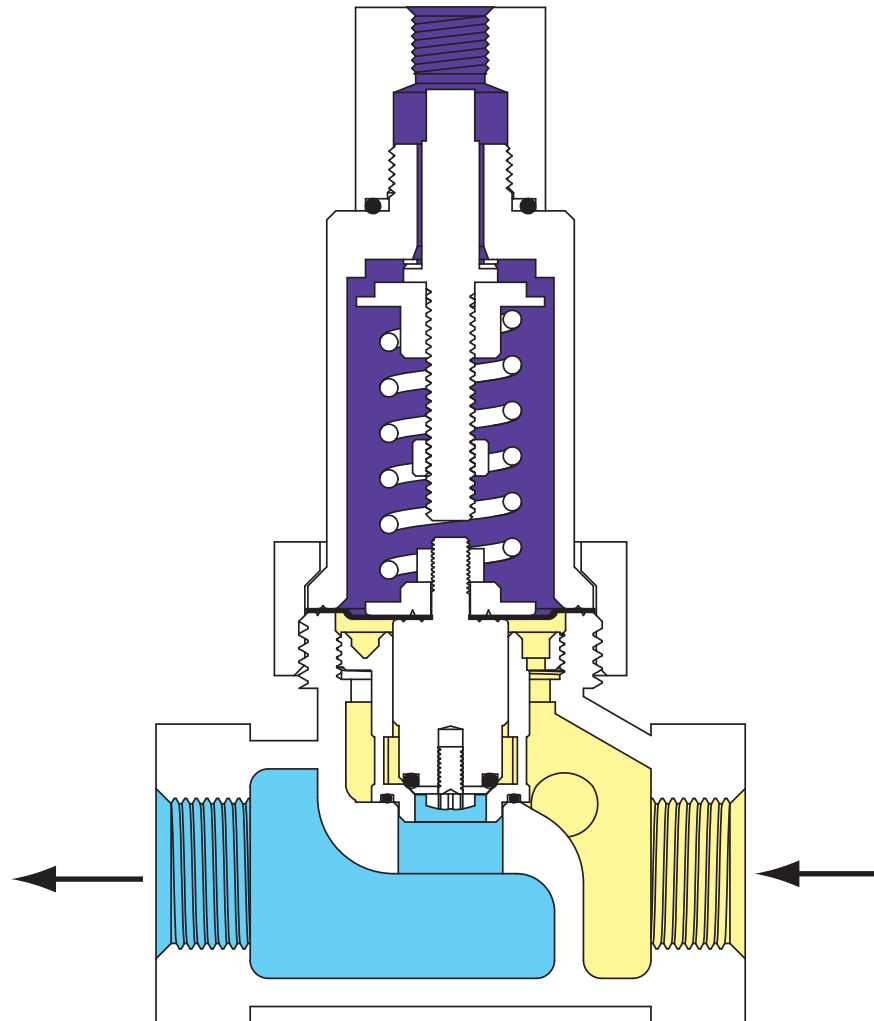

# Type N120 Back Pressure Valve

-  TANK PRESSURE
-  OUTLET PRESSURE
-  PUMP PRESSURE