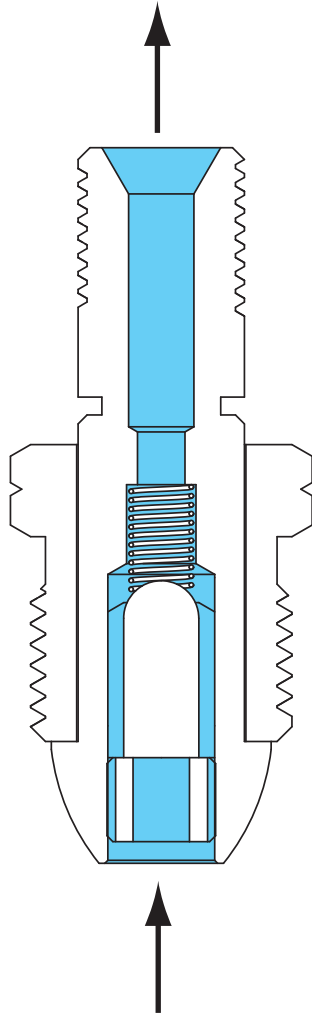

# Type F110 Portable Service Flow Valve

Type F110 Open

Type F110 Closed

INLET PRESSURE  
OUTLET PRESSURE