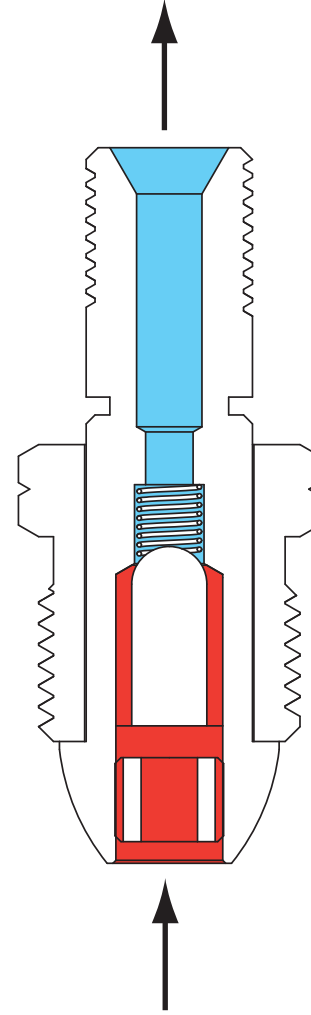

# Type F110 Portable Service Flow Valve

Type F110 Open

Type F110 Closed

INLET PRESSURE  
OUTLET PRESSURE