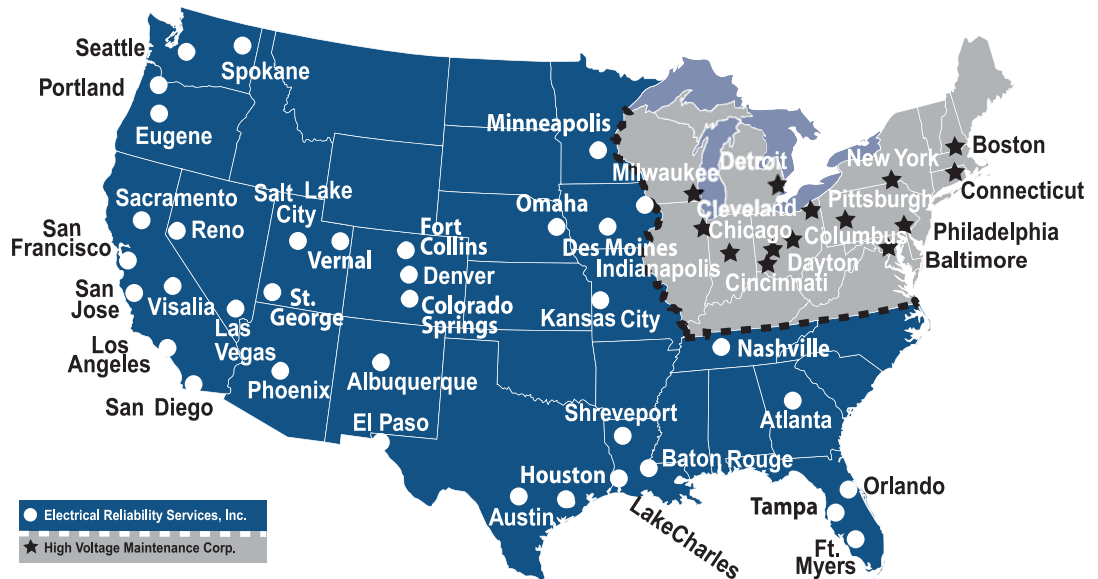

Electrical Reliability Services

Directory of Locations

Arizona - ERS

Phoenix Area Service Center
1775 W. University Drive
Suite 128
Tempe, Arizona 85281
PH: (480) 966-4568
FAX: (480) 966-4569

California - ERS

Los Angeles Area Service Center
10606 Bloomfield Avenue
Santa Fe Springs, California 90670
PH: (562) 236-9555
FAX: (562) 777-8914

San Diego Area Service Center
9825 Carroll Center Road
Suite 300

San Diego, California 92126
PH: (858) 695-9551
FAX: (858) 695-0861

Sacramento Area Service Center
PH: (916) 920-5014

San Francisco Area Service Center
6900 Koll Center Parkway
Suite 415

Pleasanton, California 94566
PH: (925) 485-3400
FAX: (925) 485-3436

South Bay Service Center
728 Charcot Avenue
San Jose, California 95131
PH: (408) 434-5330
FAX: (408) 577-1960

Central Valley Service Center
PH: (559) 651-7826

Colorado - ERS

Denver Area Service Center
7100 Broadway, Suite 7E
Denver, Colorado 80221
PH: (303) 427-8809
FAX: (303) 427-4080

Connecticut - HVM

Connecticut Service Center
150 North Plains Industrial Road
Wallingford, Connecticut 06492
PH: (203) 949-2650
FAX: (203) 949-2646

Florida - ERS

Ft. Myers Area Service Center
5911 Country Lakes Drive
Ft. Myers, Florida 33905
PH: (239) 693-7100
FAX: (239) 693-7772

Orlando Area Service Center
7600 Southland Boulevard
Suite 100-469
Orlando, Florida 32809
PH: (407) 246-0058

Tampa Area Service Center
PH: (813) 225-3426

Georgia - ERS

Atlanta Area Service Center
Oakbrook Technology Center
5555 Oakbrook Pkwy, Suite 180
Norcross, Georgia 30093
PH: (770) 729-9744
FAX: (770) 729-0454

Illinois - HVM

Chicago Area Service Center
PH: (847) 228-9595

Indiana - HVM

Indianapolis Area Service Center
8320 Brookville Road, Suite E
Indianapolis, Indiana 46239
PH: (317) 322-2055
FAX: (317) 322-2056

Iowa - ERS

Des Moines Area Service Center
P.O. Box 188
Ogden, Iowa 50212
PH: (515) 230-5927
FAX: (614) 410-0931

Kentucky - HVM

Cincinnati Area Service Center
1455 Jamike Drive, Suite 5
Erlanger, Kentucky 41018
PH: (859) 371-5355
FAX: (859) 371-5399

Louisiana - ERS

Baton Rouge Area Service Center
14141 Airline Highway, Suite X
Baton Rouge, Louisiana 70817
PH: (225) 755-0530
FAX: (225) 751-5055

Lake Charles Area Service Center
121 Louisiana Highway 108 East
Sulphur, Louisiana 70665
PH: (337) 625-7065
FAX: (337) 625-7066

Shreveport Area Service Center
P.O. Box 6775
Shreveport, Louisiana 71136
PH: (318) 393-8714
FAX: (614) 410-0704

Maryland - HVM

Baltimore Area Service Center
105 Redland Court, Suite A
Owings Mills, Maryland 21117
PH: (443) 548-0212
FAX: (614) 410-0986

Massachusetts - HVM

Boston Area Service Center
24 Walpole Park South, Suite 3
Walpole, Massachusetts 02081
PH: (508) 668-9205
FAX: (508) 668-2142

Michigan - HVM

Detroit Area Service Center
24371 Catherine Industrial Drive
Suite 207
Novi, Michigan 48375
PH: (248) 305-5596
FAX: (248) 305-5579

Missouri - ERS

Kansas City Area Service Center
348 N.W. Capital Drive
Lee's Summit, Missouri 64086
PH: (816) 525-7156
FAX: (816) 524-3274

St. Louis Area Service Center
St. Charles, Missouri 64064
PH: (314) 382-5800
FAX: (314) 553-2064

Nebraska - ERS

Omaha Area Service Center
PH: (402) 216-6755
FAX: (614) 410-0959