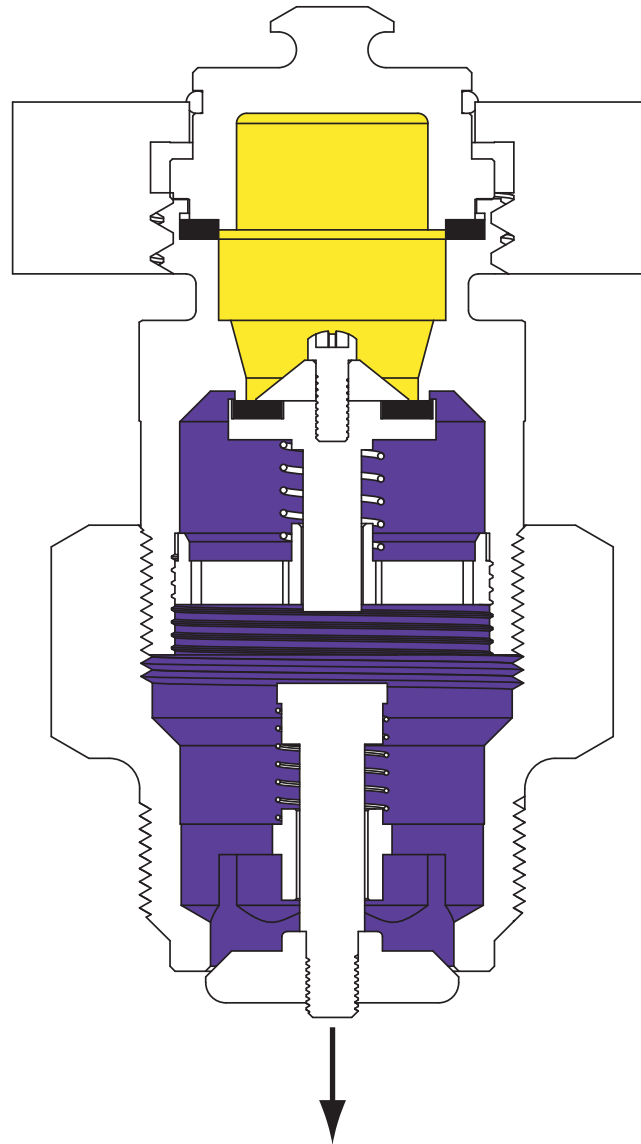

Type D140 or D141 Large Filler Valve

 ATMOSPHERIC PRESSURE
 TANK PRESSURE