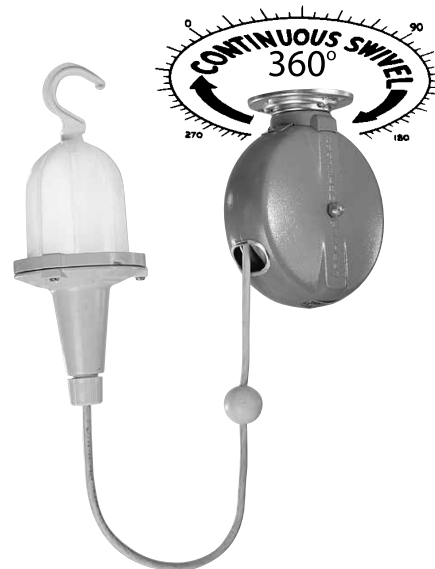

7S Continuous Swivel 7P Portable Series

Available with or without handlamps

Furnished with 18-3 (2 wire plus safety ground) yellow SJOOW-A cord.

NEC/CEC:
Listed for Ordinary Locations

Applications

- A safe and convenient source of retractable power cord for:
  - Portable lighting
  - Power supply
  - General utility service

Features

- 7S and 7SV Series
  - Enclosed construction.
  - Furnished with 7.6 meters (25 feet) of yellow, extra flexible, 18-3 SJOOW-A cord (2-conductor plus safety ground).
  - High quality, double copper brushes.
  - Locking ratchet holds cord at desired length.
  - Adjustable ball stop controls return limit of retractable cord.
  - Hubs in all covers have integral bushings to protect conductor insulation from damage. Hub plate openings are smooth.
  - Continuous 360° patented swiveling action without power interruption or tangling of cord.
  - 7S Series offers choice of hand-lamps available as accessories.
  - 7SV Series includes NEMA 4X (enclosed and gasketed) handlamp to accommodate up to 100 Watt lamp, 6.1 meters (20 feet) of SJOOW-A cord.
  - Models available with built-in automatic switch which activates light when cord is pulled out.
  - Convenient flush type mounting ring fits 4" octagonal outlet box or fuse bracket.
  - Accessory bracket permits wall mounting.
  - Supplied with handlamp to accommodate up to 100 Watt lamp.

Standard Materials

- Reels: steel construction
- Cord: type SJOOW-A, yellow thermoset jacket, oil-resistant, 300 Vac rating

Standard Finishes

- Gray hammer epoxy/polyester powder coat

NEC/CEC Certifications and Compliances

- UL Listed: E4961
- UL Standard: 355
- CSA Listed: LR3060
- Meets OSHA requirements

7SV Series