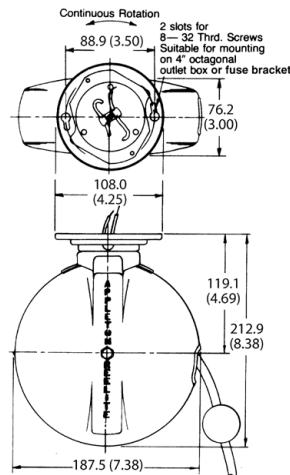

NEC/CEC:
Listed for Ordinary Locations

	Description	Cord Length Meters (Feet)	Cord Size	Rating Amp/Voltage	Catalog Number
7SV Series	7S continuous swivel, grounded Reelite™ Less handlamp. Max. accessory weight: 560 grams (20 oz). Handlamps ① available. Furnished with yellow SJOOW-A cord and RE-FB4 fuse bracket assembly.	7.6 (25)	18-3 SJOOW-A	4 Amp, 125 Vac	RE-7S2G
	7S Reelite™ with NEMA 4X, indoor use handlamp Continuous swivel, grounded Reelite™ complete with RE-VHL100N (enclosed and gasketed) handlamp ① as shown. Accommodates up to 100 Watt lamp. Furnished with yellow SJOOW-A cord.	6.1 (20)	18-3 SJOOW-A	4 Amp, 125 Vac	RE-7SV2G
	7S Reelite™ with NEMA 4X, indoor use handlamp and automatic switch Continuous swivel, grounded Reelite™ complete with automatic switch (not illustrated) and RE-VHL100N (enclosed and gasketed) handlamp ①. Accommodates up to 100 Watt lamp. Furnished with yellow SJOOW-A cord.	6.1 (20)	18-3 SJOOW-A	4 Amp, 125 Vac	RE-7SV2G-AS

Accessories

	Description	Catalog Number
	Ball Stop Yellow 2-piece split design permits installation without disconnecting handlamp or receptacle on end of cord. Made of polypropylene. Installs on SJOOW-A cord used on all Appleton portable reels.	RE-PBS-1
	Handlamps Handlamps are available as optional accessories. For ordering information refer to the <i>Lighting: Portable Lighting Section</i>	

Dimensions in Millimeters (Inches)

① See Lighting section, Portable Lighting.