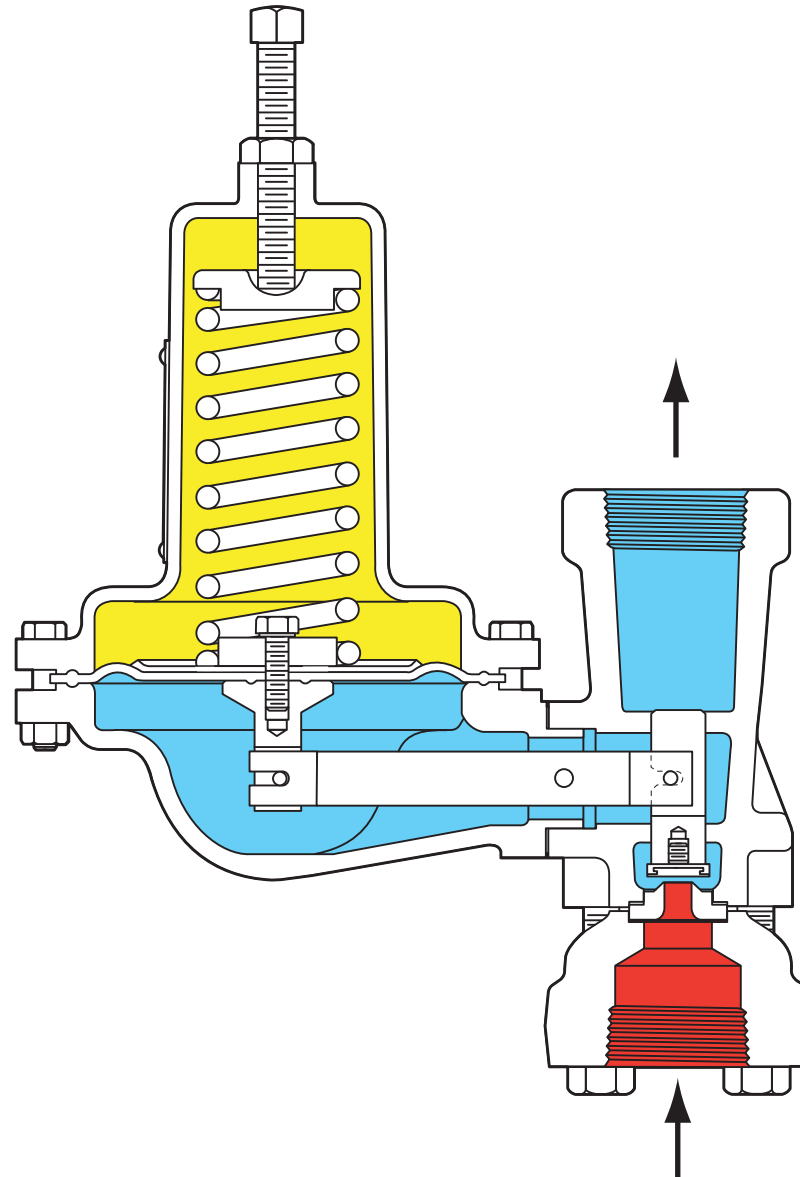

Type 630 Commercial / Industrial Regulators

- INLET PRESSURE
- OUTLET PRESSURE
- ATMOSPHERIC PRESSURE