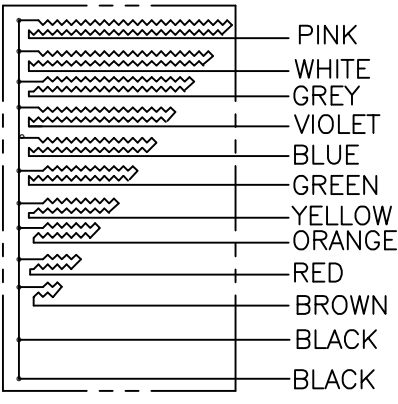

Cu 90
Pt 100

BLACK WIRES, (WIRES TO BE TWISTED IN 3-GROUPS:
PINK, BLACK, BLACK; WHITE, BLACK, BLACK,....ETC.)

ISSUED BY GKT-AK	WEEK 9411	PRODUCT CODE REX	TITLE ACAD	INSTALLATION DRAWING TITLE TEMPERATURE SENSOR
APPROVED BY GKT	WEEK 9240	ORIGINAL DWG NO. 002-948	SCALE 1:2	NYLON
ROSEMOUNT		DOC TYPE 2	DWG NO. 9240 002-948	ISSUE 4
Tank Gauging		TEMPERATURE SENSOR		SHEET 1/1