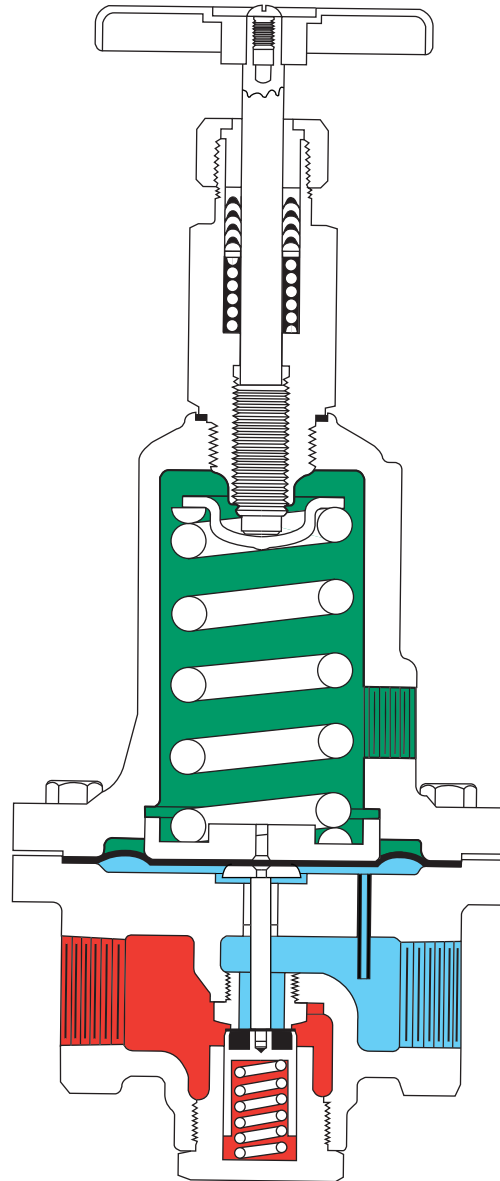

# Type 95HD Differential Pressure Reducing Regulator

- LOADING PRESSURE
- INLET PRESSURE
- OUTLET PRESSURE