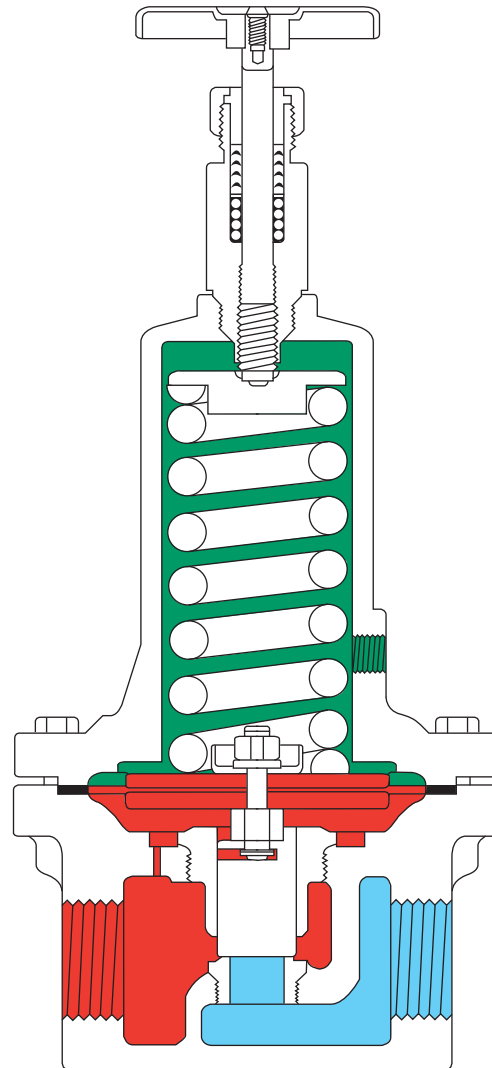

# Type 98HD Differential Pressure Relief Valve

- LOADING PRESSURE
- INLET PRESSURE
- OUTLET PRESSURE