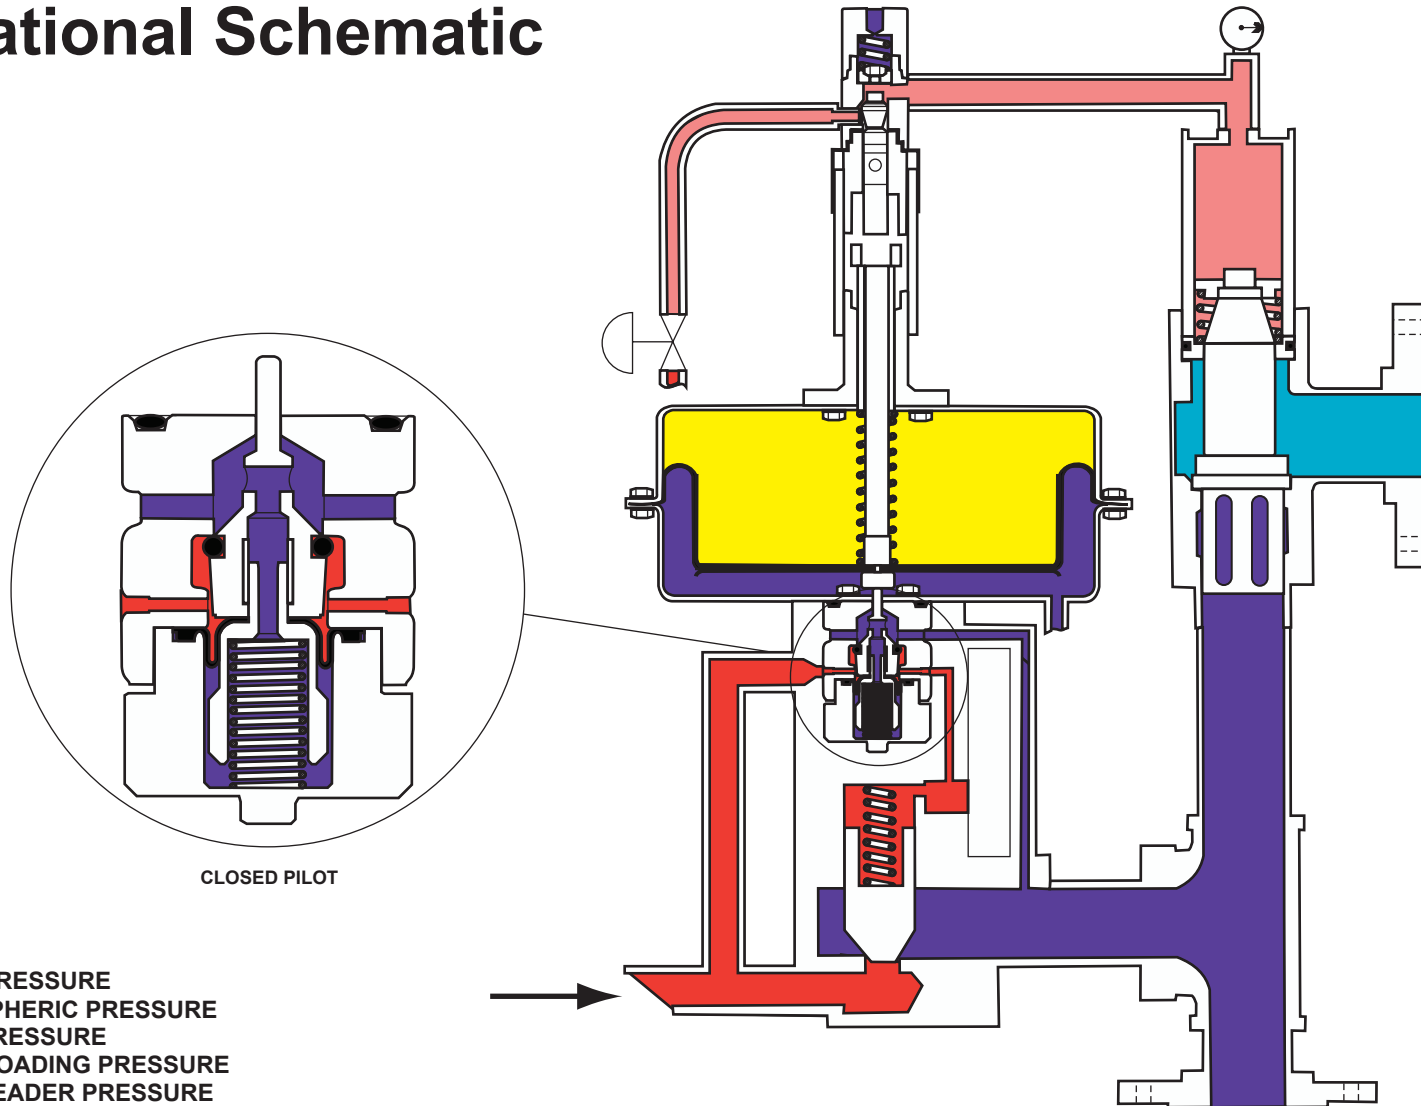

# Type ACE97 Pad Off / Depad Off Operational Schematic

- █ INLET PRESSURE
- █ ATMOSPHERIC PRESSURE
- █ TANK PRESSURE
- █ PILOT LOADING PRESSURE
- █ VENT HEADER PRESSURE