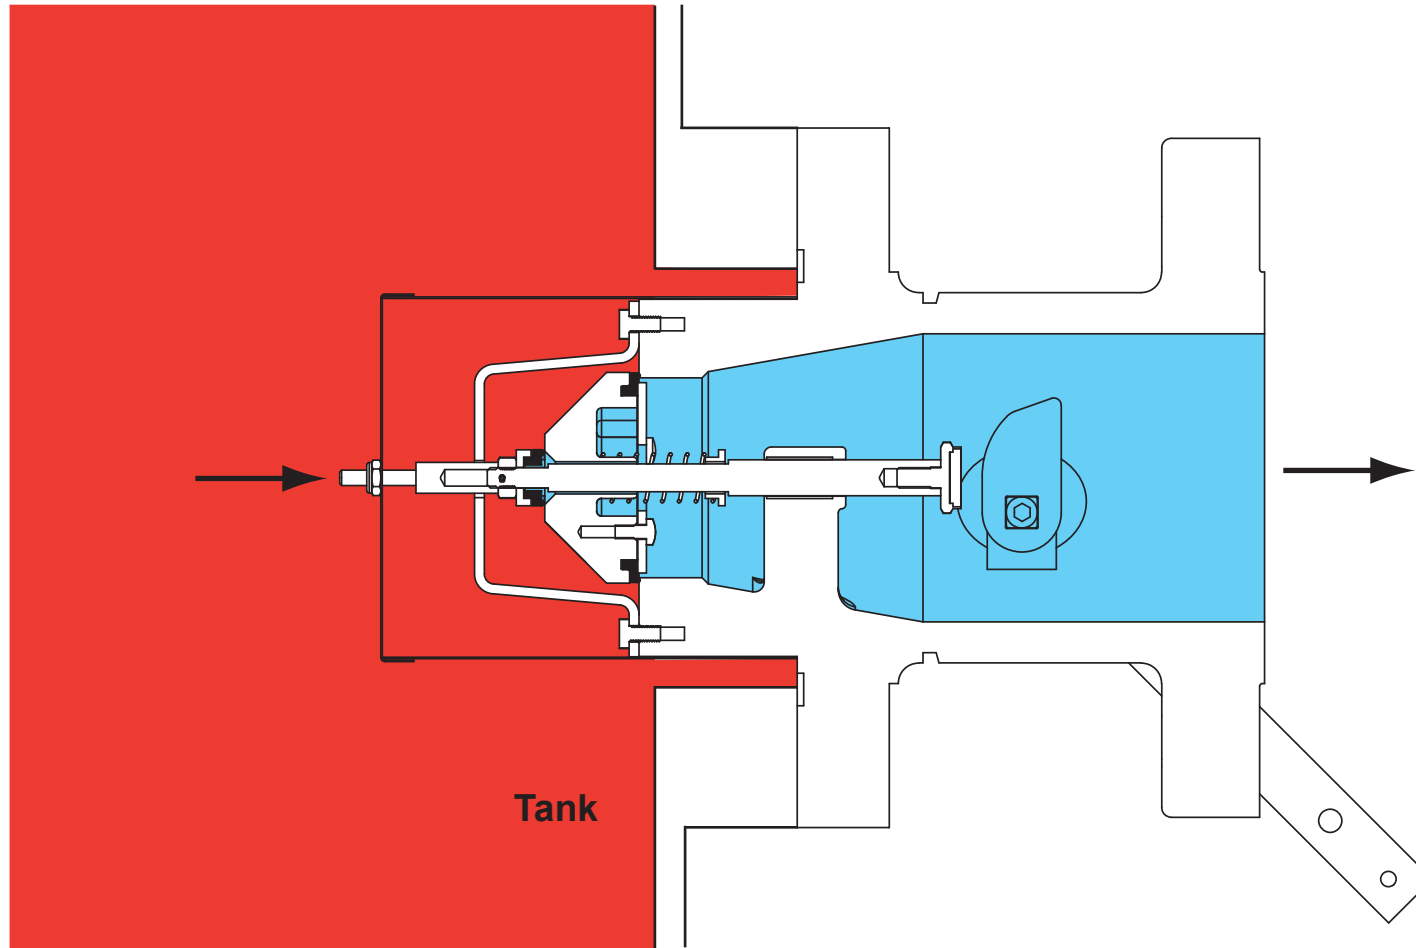

Type C403 Internal Valve

INLET PRESSURE
OUTLET PRESSURE