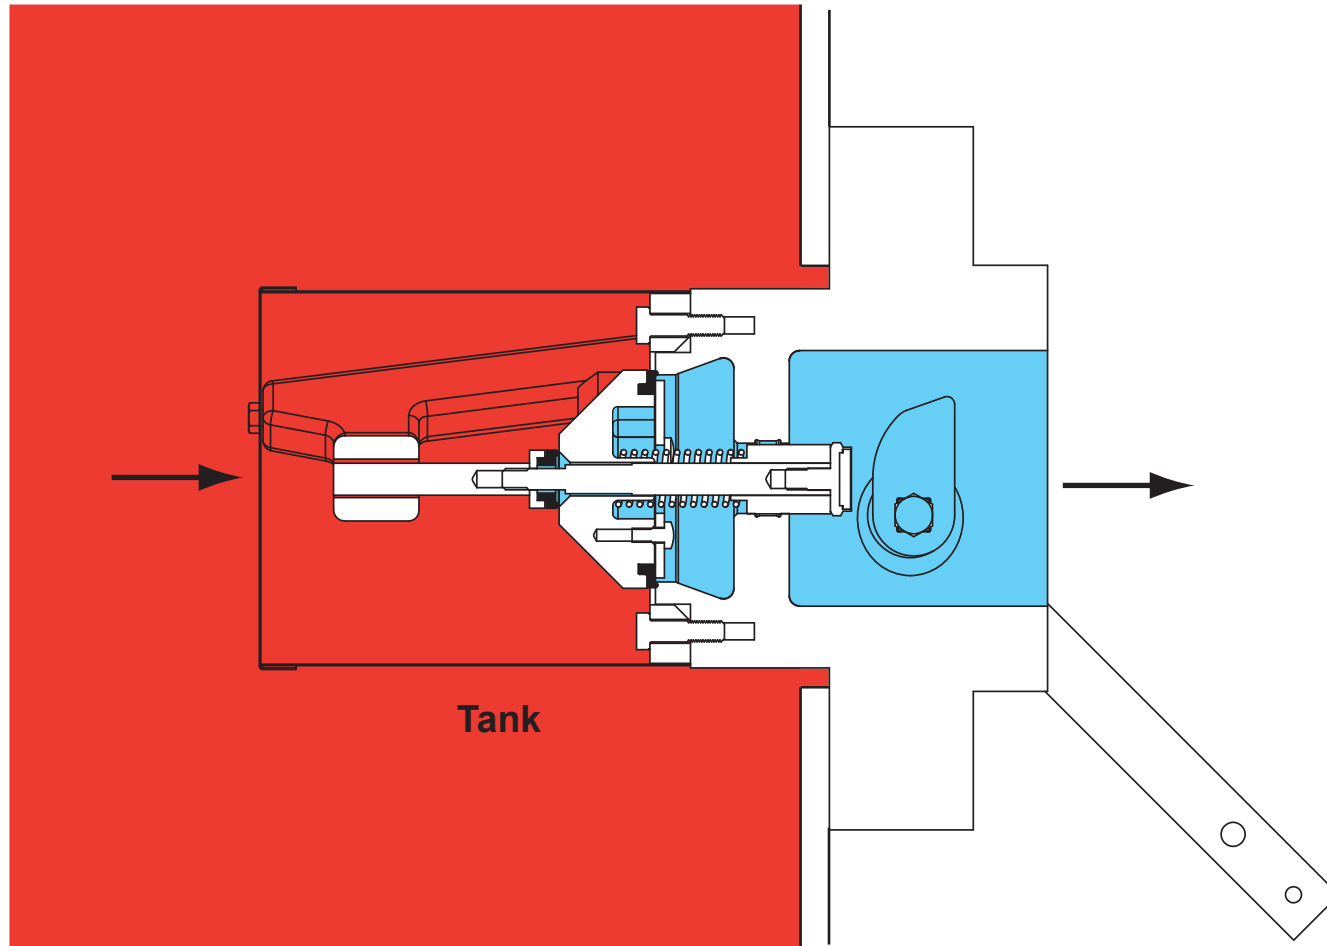

Type C404 Internal Valve

INLET PRESSURE
OUTLET PRESSURE