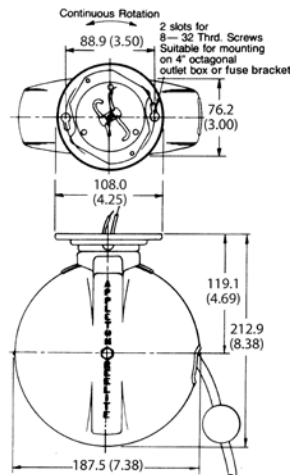

## Available with or without handlamps

Furnished with 18-3 (2 wire plus safety ground) yellow SJOOW-A cord.

NEC/CEC:  
Listed for Ordinary Locations

	Description	Cord Length Meters (Feet)	Cord Size	Rating Amp/Voltage	Catalog Number
 <p><b>7SV Series</b></p>	<b>7S continuous swivel, grounded Reelite™</b> Less handlamp. Max. accessory weight: 560 grams (20 oz). Handlamps ① available. Furnished with yellow SJOOW-A cord and RE-FB4 fuse bracket assembly.	7.6 (25)	18-3 SJOOW-A	4 Amp, 125 Vac	<b>RE-7S2G</b>
	<b>7S Reelite™ with NEMA 4X, indoor use handlamp</b> Continuous swivel, grounded Reelite™ complete with RE-VHL100N (enclosed and gasketed) handlamp ① as shown. Accommodates up to 100 Watt lamp. Furnished with yellow SJOOW-A cord.	6.1 (20)	18-3 SJOOW-A	4 Amp, 125 Vac	<b>RE-7SV2G</b>
	<b>7S Reelite™ with NEMA 4X, indoor use handlamp and automatic switch</b> Continuous swivel, grounded Reelite™ complete with automatic switch (not illustrated) and RE-VHL100N (enclosed and gasketed) handlamp ①. Accommodates up to 100 Watt lamp. Furnished with yellow SJOOW-A cord.	6.1 (20)	18-3 SJOOW-A	4 Amp, 125 Vac	<b>RE-7SV2G-AS</b>

### Accessories

	Description	Catalog Number
	<b>Ball Stop</b> Yellow 2-piece split design permits installation without disconnecting handlamp or receptacle on end of cord. Made of polypropylene. Installs on SJOOW-A cord used on all Appleton portable reels.	<b>RE-PBS-1</b>
	<b>Handlamps</b> Handlamps are available as optional accessories. For ordering information refer to the <i>Lighting: Portable Lighting Section</i>	

### Dimensions in Millimeters (Inches)

① See Lighting section, Portable Lighting.