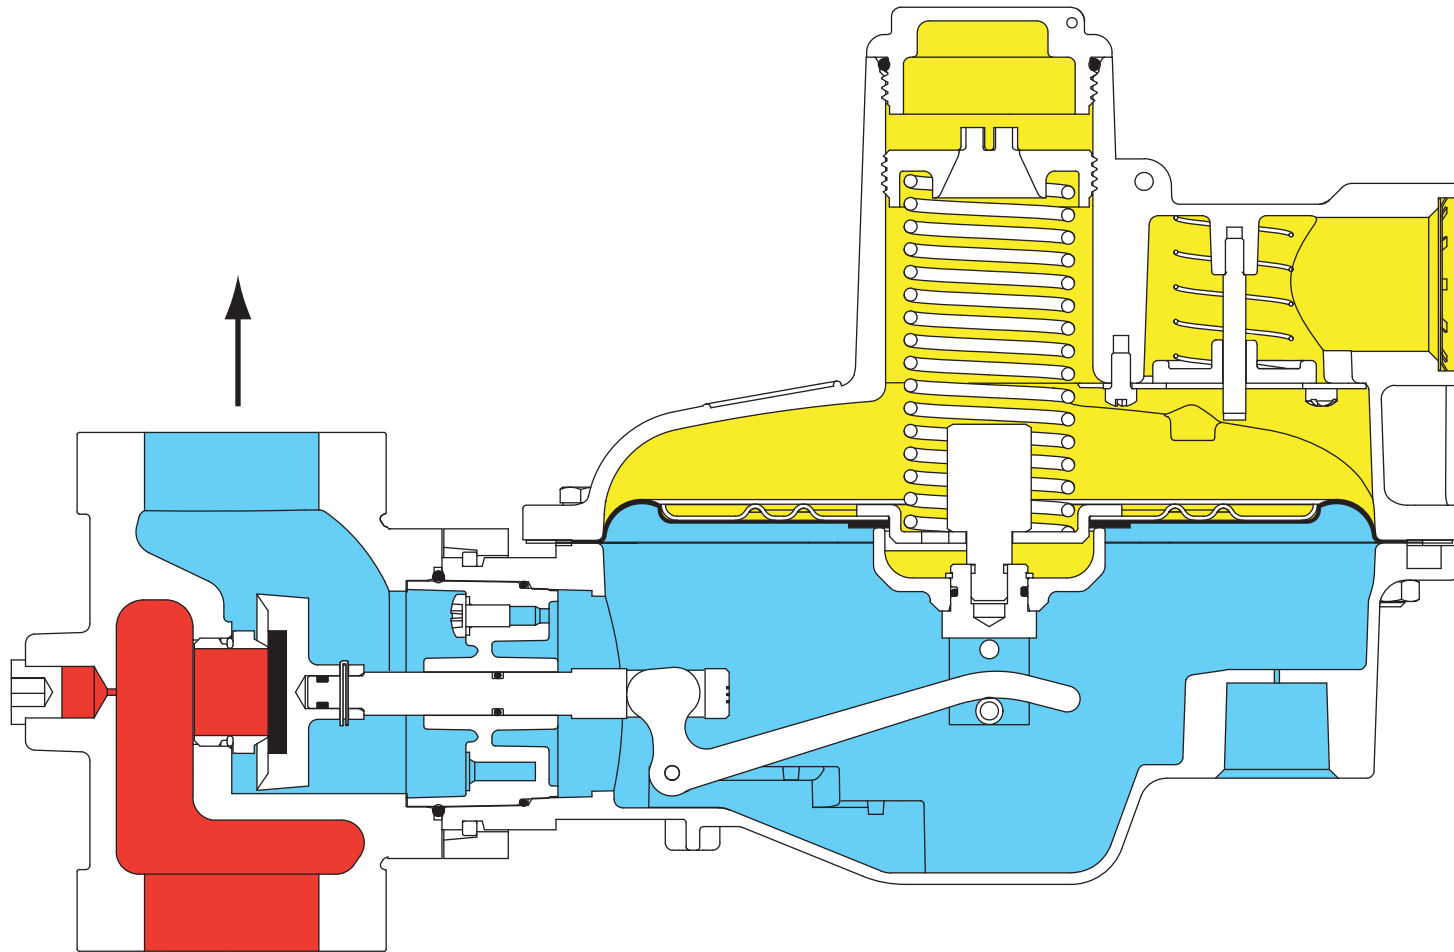

Type CS400EN with External Pressure Registration

- INLET PRESSURE
- OUTLET PRESSURE
- ATMOSPHERIC PRESSURE