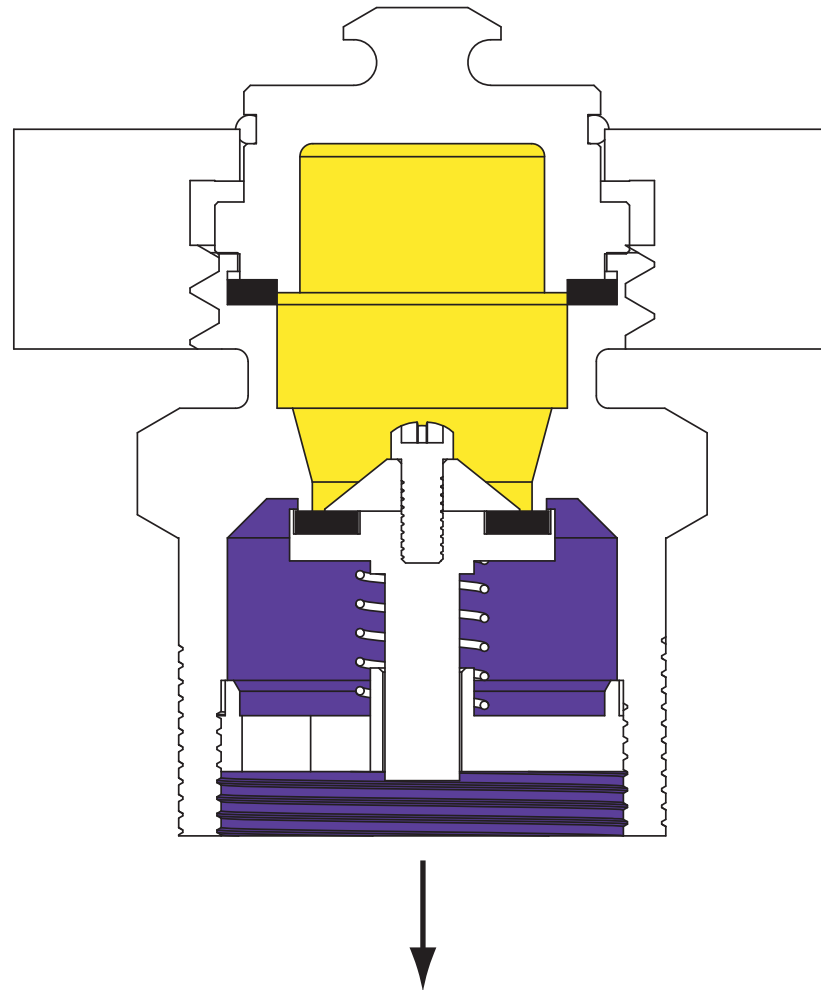

Type D138 or D139 Large Filler Valve

 ATMOSPHERIC PRESSURE
 TANK PRESSURE