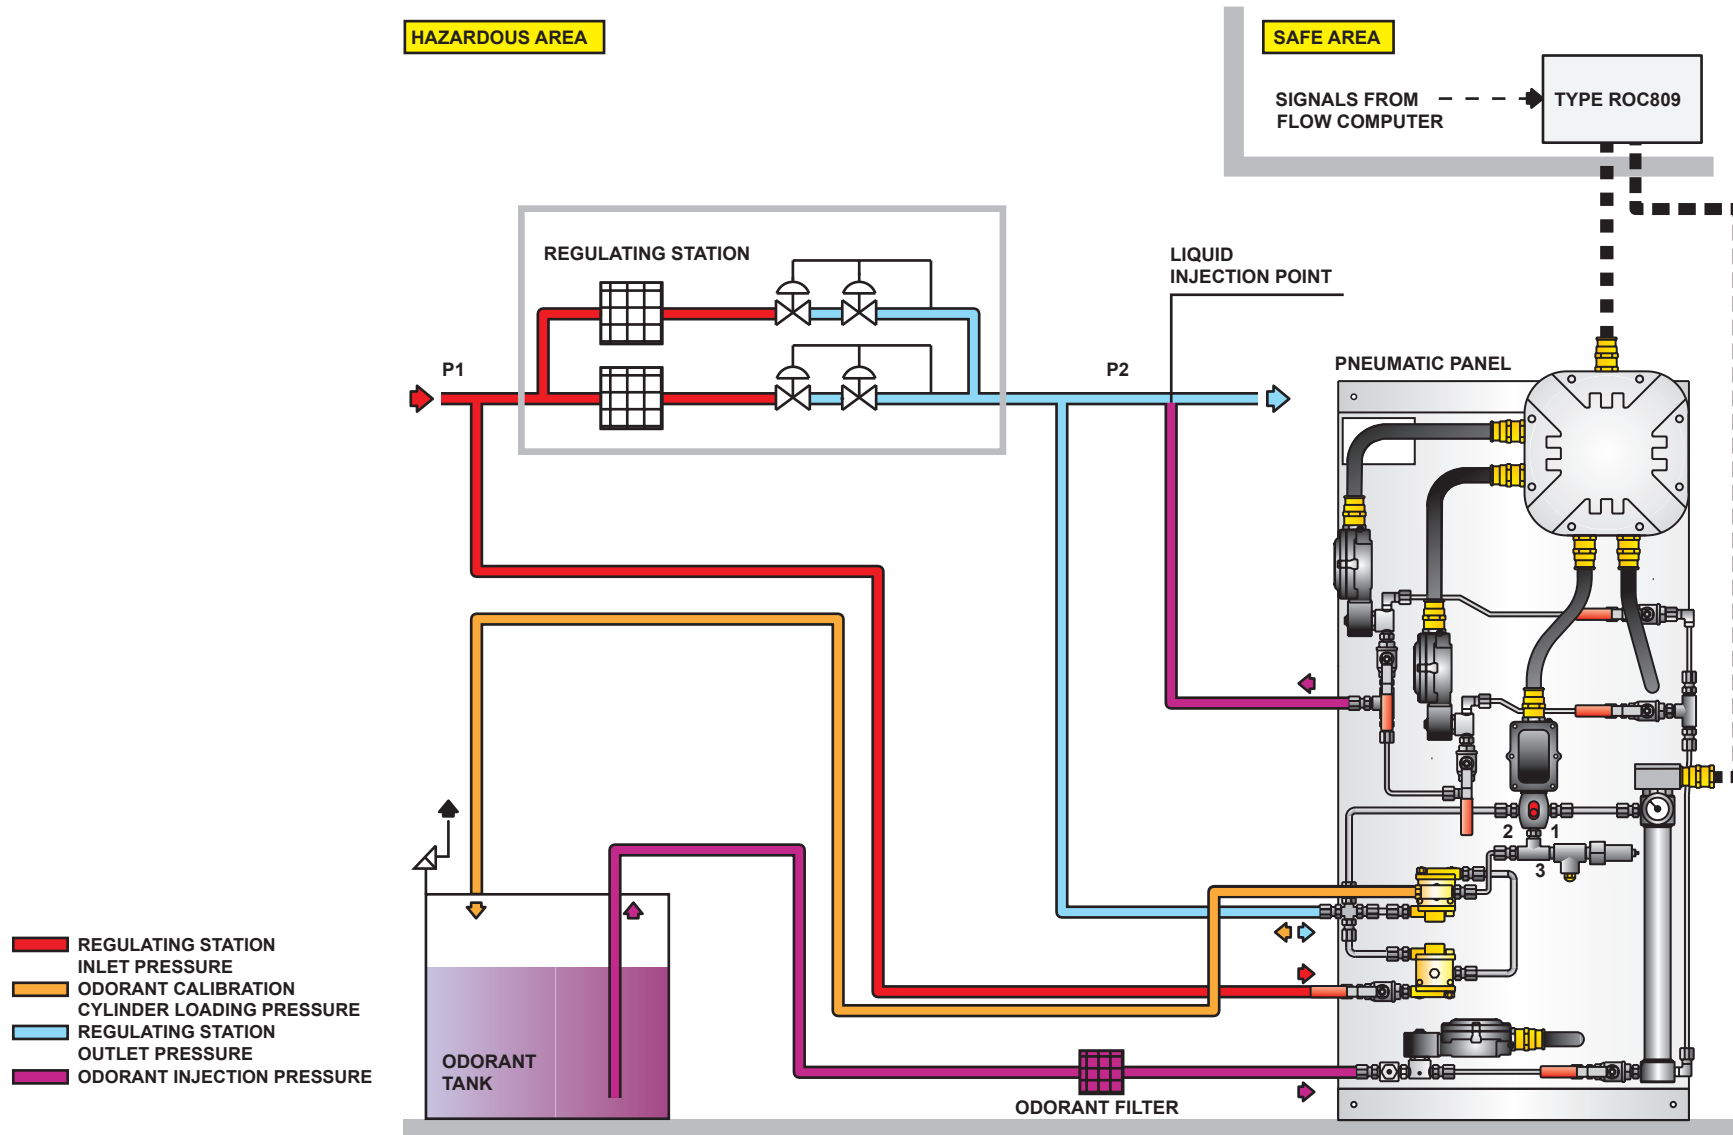

Type Dosaodor General Installation

M1189