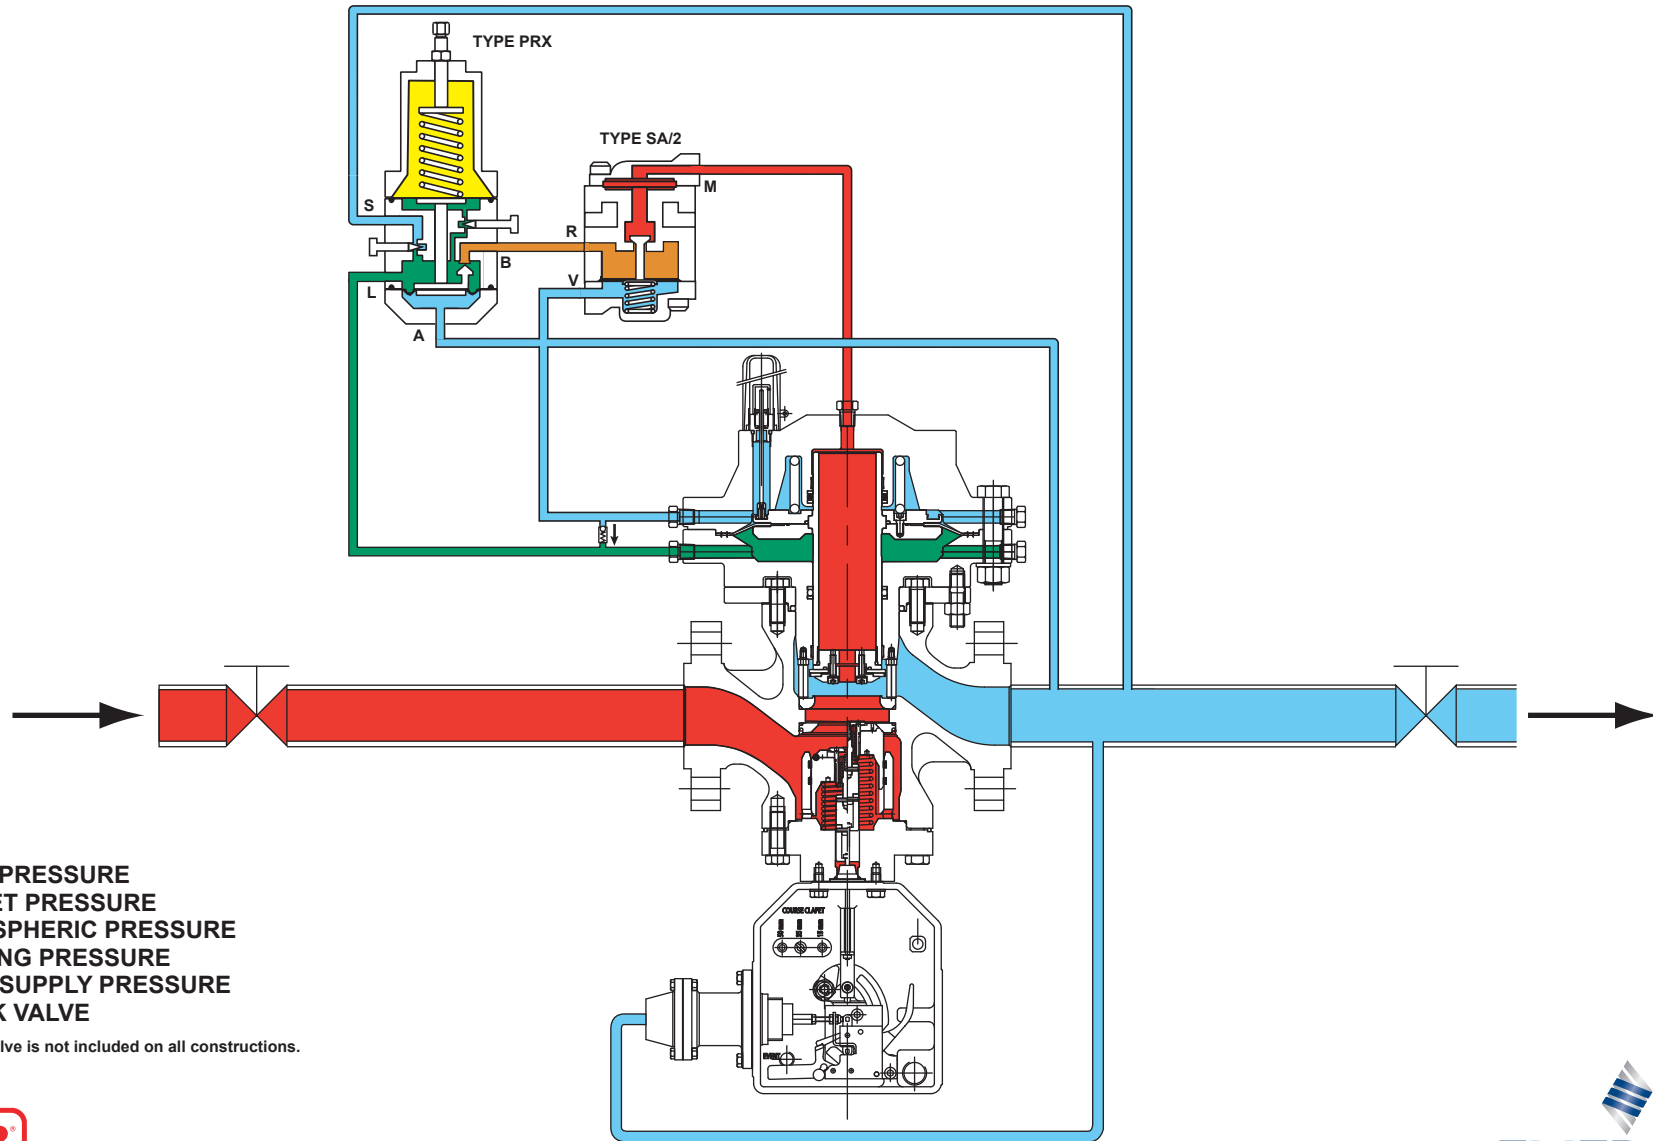

Type EZHOSX Pilot-Operated Regulator with Integral Slamshut

- INLET PRESSURE
- OUTLET PRESSURE
- ATMOSPHERIC PRESSURE
- LOADING PRESSURE
- PILOT SUPPLY PRESSURE
- CHECK VALVE

NOTE: The check valve is not included on all constructions.