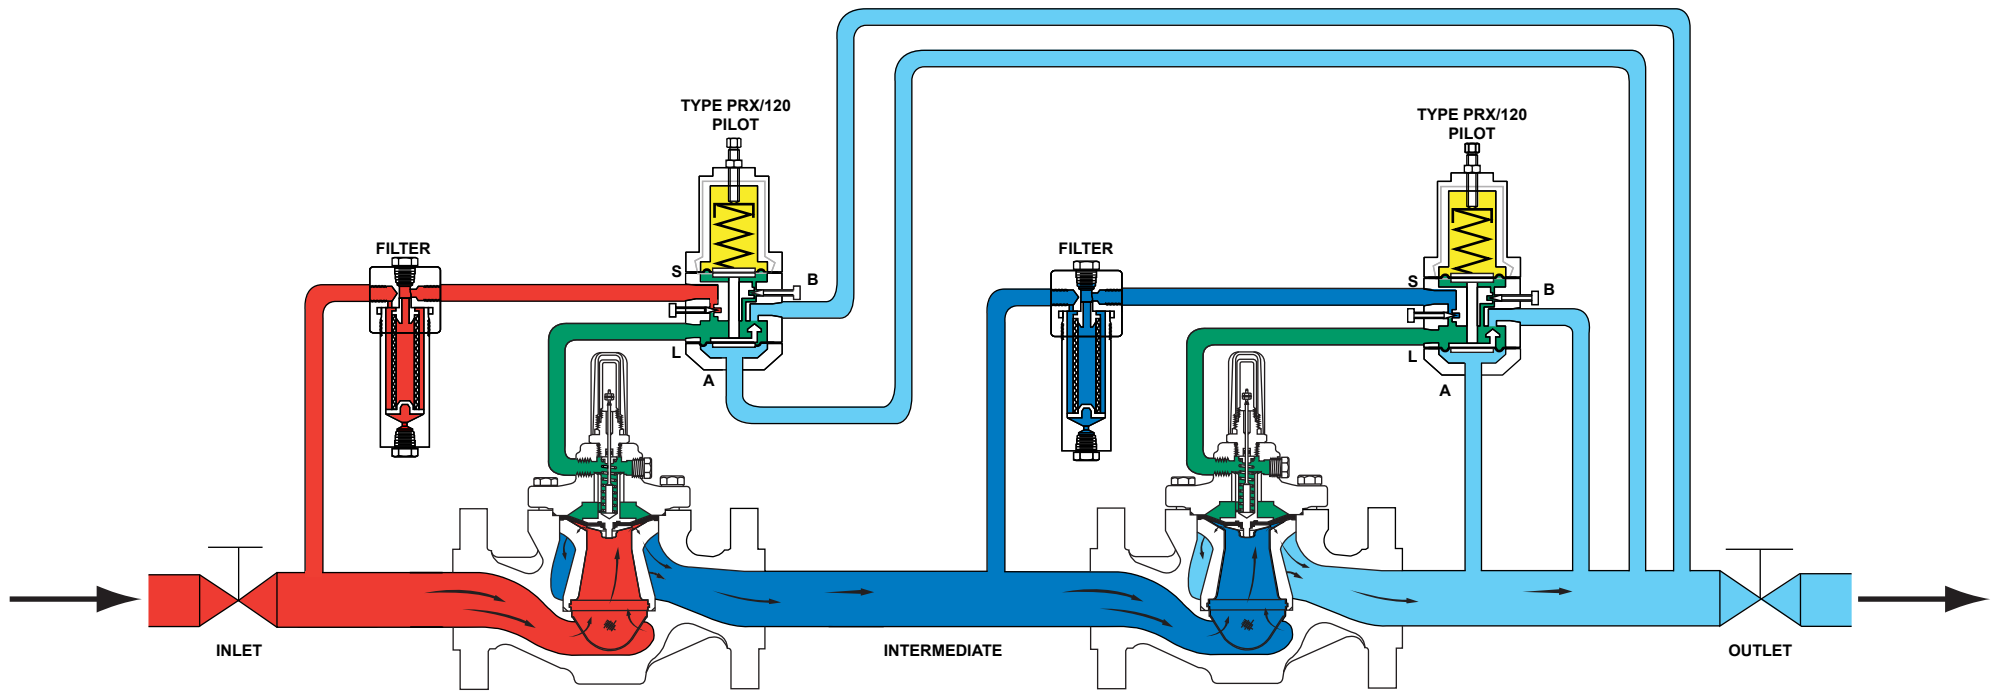

Type EZR-PRX Wide-Open Monitor*

*LOCKUP PRESSURE WILL BE THE MONITOR PILOT SETPOINT WHEN THIS CONFIGURATION IS USED.

- █ INLET PRESSURE
- █ OUTLET PRESSURE
- █ ATMOSPHERIC PRESSURE
- █ LOADING PRESSURE
- █ INTERMEDIATE PRESSURE