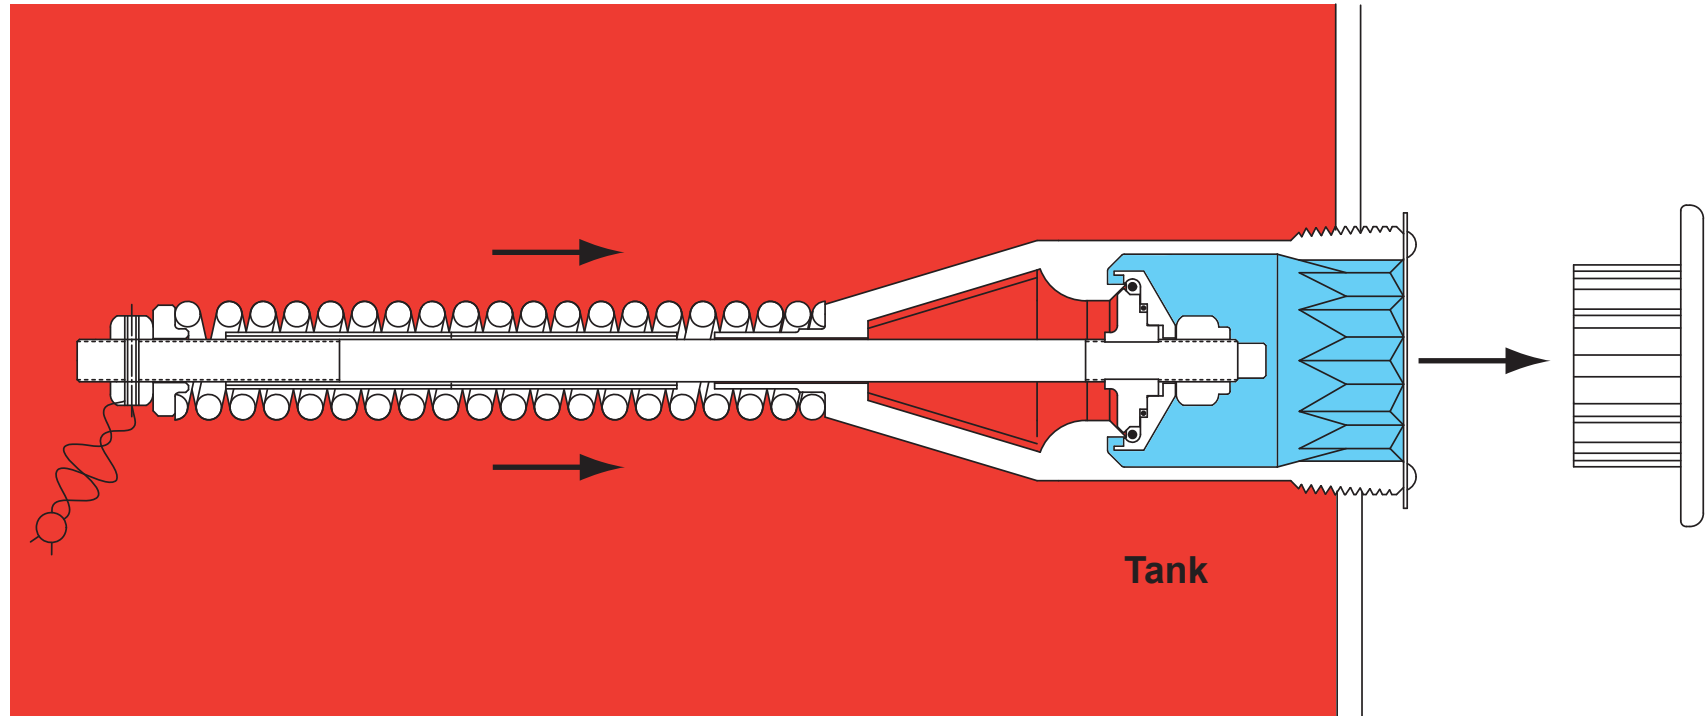

# Types H722 & H732 Flush Mounted Internal Relief Valves

INLET PRESSURE  
OUTLET PRESSURE