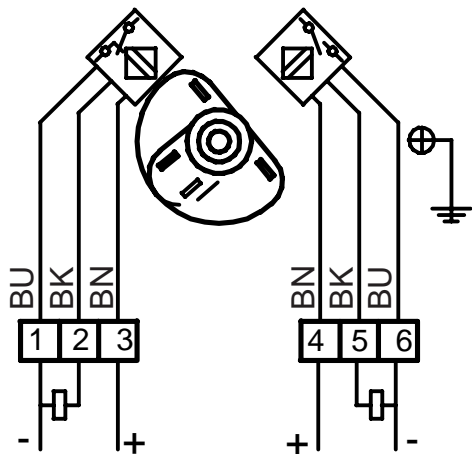

U	= 10-30VDC	PNP Drw.nr. 363.95.002
I _{max}	= <100 mA	

Closed
Zu
Fermé
Cerrado

Open
Offen
Ouvrir
Abrir

BN = Brown = Braun = Brun = Marrón
BK = Black = Schwarz = Noir = Negro
BU = Blue = Blau = Bleu = Azul