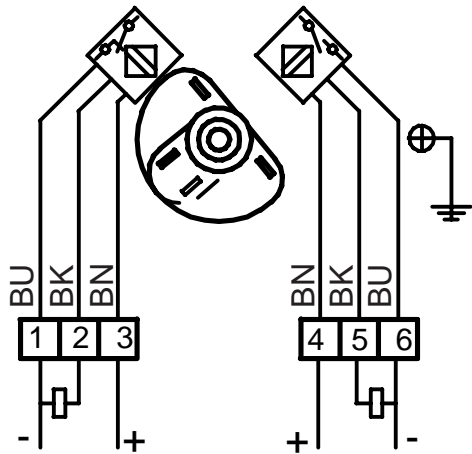

U	= 10-30VDC	PNP Drw.nr. 363.95.002
I _{max}	= <100 mA	

Closed
Zu
Fermé
Cerrado

Open
Offen
Ouvrir
Abrir

BN = Brown = Braun = Brun = Marrón
BK = Black = Schwarz = Noir = Negro
BU = Blue = Blau = Bleu = Azul