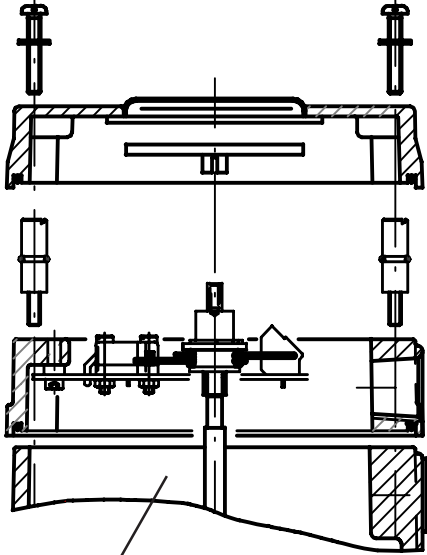

PNP Limit switch module
PNP Endlageschalter Modul
PNP Module de interrupteur de fine de course
PNP Módulo de conmutadores de posición

PNP Module

Posiflex F10 / F20 / F40

PNP Limit switch module
PNP Endlageschalter Modul
PNP Module de interrupteur de fine de course
PNP Módulo de conmutadores de posición