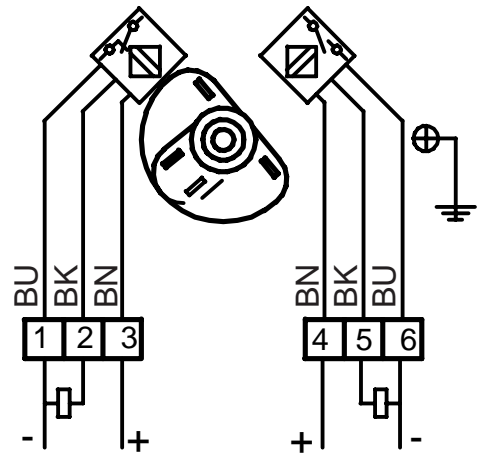

U	= 10-30VDC	PNP Drw.nr. 363.95.002
I _{max}	= <100 mA	

Closed
Zu
Fermé
Cerrado

Open
Offen
Ouvrir
Abrir

BN = Brown = Braun = Brun = Marrón
BK = Black = Schwarz = Noir = Negro
BU = Blue = Blau = Bleu = Azul