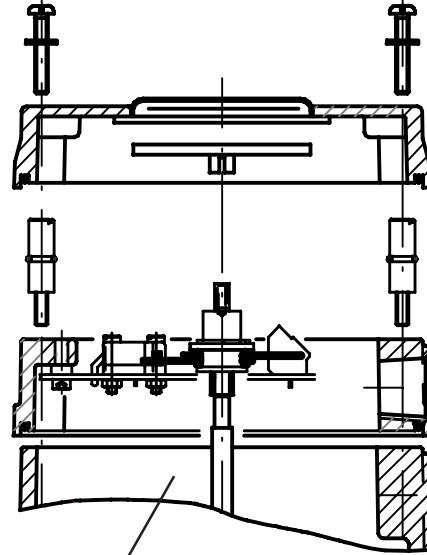

PNP Module

Posiflex F10 / F20 / F40

PNP Limit switch module
PNP Endlageschalter Modul
PNP Module de interrupteur de fine de course
PNP Módulo de conmutadores de posición