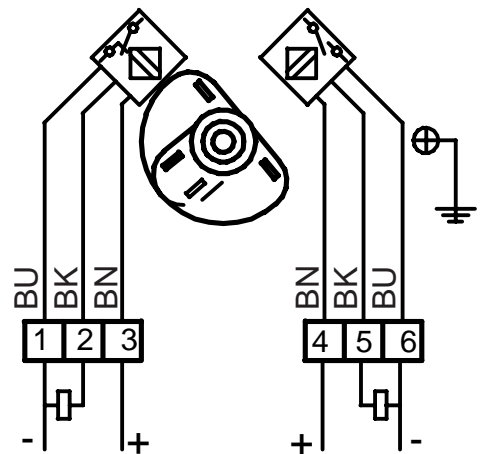

U	= 10-30VDC	PNP Drw.nr. 363.95.002
I _{max}	= <100 mA	

Closed
Zu
Fermé
Cerrado

Open
Offen
Ouvrir
Abrir

BN = Brown = Braun = Brun = Marrón
BK = Black = Schwarz = Noir = Negro
BU = Blue = Blau = Bleu = Azul