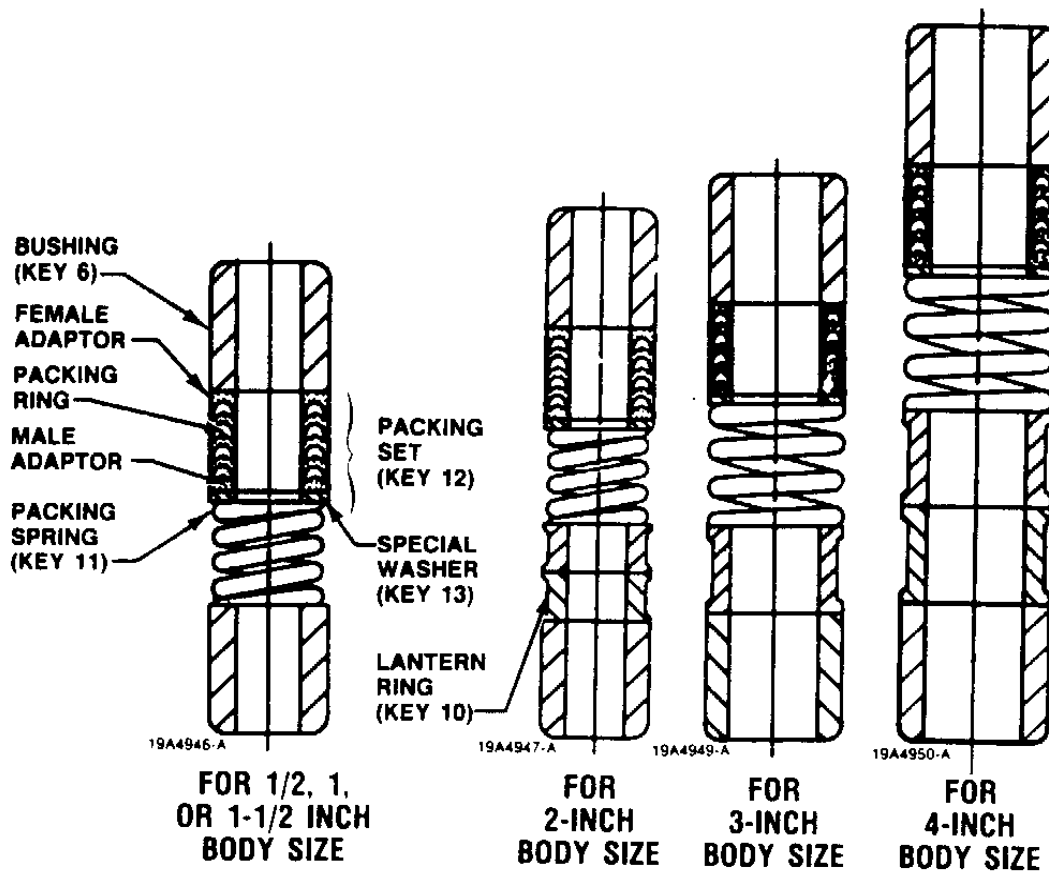

Design GL Packing Assembly

FISHER-ROSEMOUNT™

RGLX0000012
RGLX0000022
RGLX0000032
RGLX0000042
RGLX0000052

For necessary information concerning the installation of this packing, please consult the appropriate Fisher product instruction manual.

**FOR 316 STAINLESS STEEL METAL
PACKING BOX PARTS**

**SINGLE PTFE V-RING
PACKING ARRANGEMENT**

©Fisher Controls International, Inc. 2000; All Rights Reserved
Fisher and Fisher-Rosemount are marks owned by Fisher Controls International, Inc. or Fisher-Rosemount Systems, Inc.