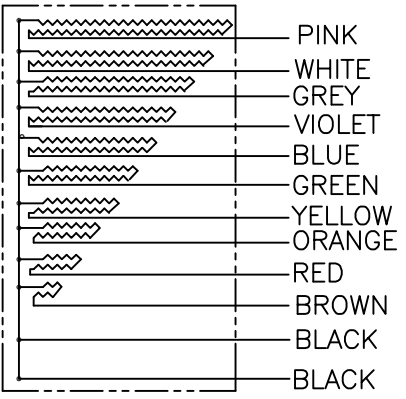

BLACK WIRES, (WIRES TO BE TWISTED IN 3-GROUPS: PINK, BLACK, BLACK; WHITE, BLACK, BLACK,....ETC.)

COLOUR CODED LEAD OUT WIRES
SEE TABLE BELOW

1000-5000

ISSUED BY GKT-AK	WEEK 9411	PRODUCT CODE REX	TITLE ACAD	INSTALLATION DRAWING TITLE TEMPERATURE SENSOR STAINLESS STEEL Ø20MM
APPROVED BY GKT	WEEK 9240	ORIGINAL DWG NO. 002-949	SCALE 1:2	
ROSEMOUNT		1ST ANGLE	DOC TYPE 2	DWG NO. 9240 002-949
Tank Gauging			ISSUE	SHEET
			5	1/1