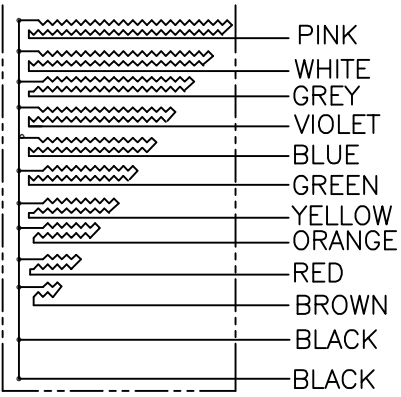

BLACK WIRES, (WIRES TO BE TWISTED IN 3-GROUPS:
PINK, BLACK, BLACK; WHITE, BLACK, BLACK,....ETC.)

COLOUR CODED LEAD OUT WIRES
SEE TABLE BELOW

ISSUED BY GKT-AK	WEEK 9411	PRODUCT CODE REX	FILE ACAD	INSTALLATION DRAWING TITLE TEMPERATURE SENSOR STAINLESS STEEL Ø29MM
APPROVED BY GKT	ORIGINAL DWG NO. 9240 002-947	SCALE 1:2	DOC TYPE 2	DWG NO. 9240 002-947
ROSEMOUNT Tank Gauging				ISSUE SHEET 4 1/1