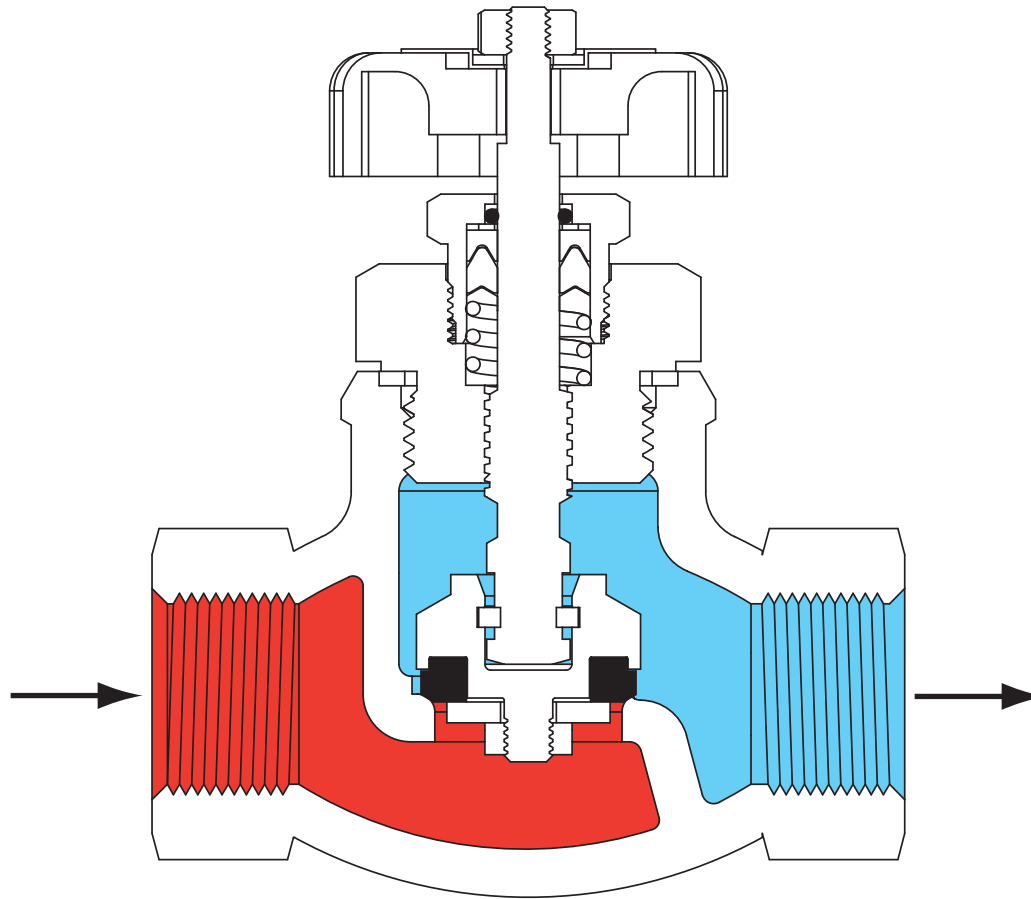

Type N350 Globe Valve

INLET PRESSURE
OUTLET PRESSURE