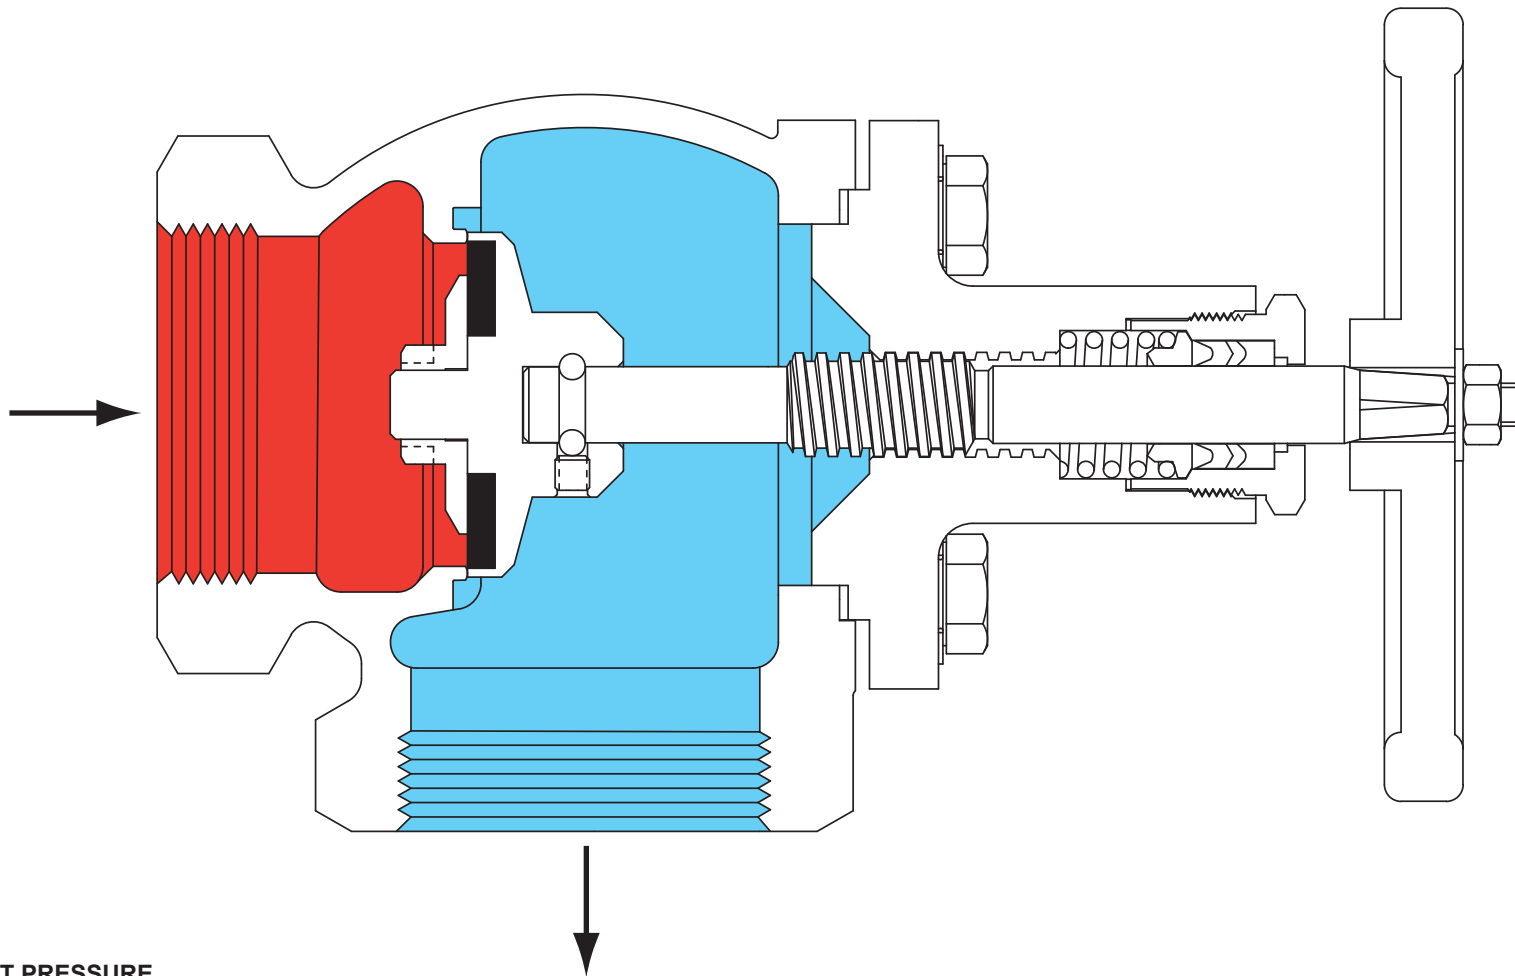

# Type N410 Angle Valve

INLET PRESSURE  
OUTLET PRESSURE