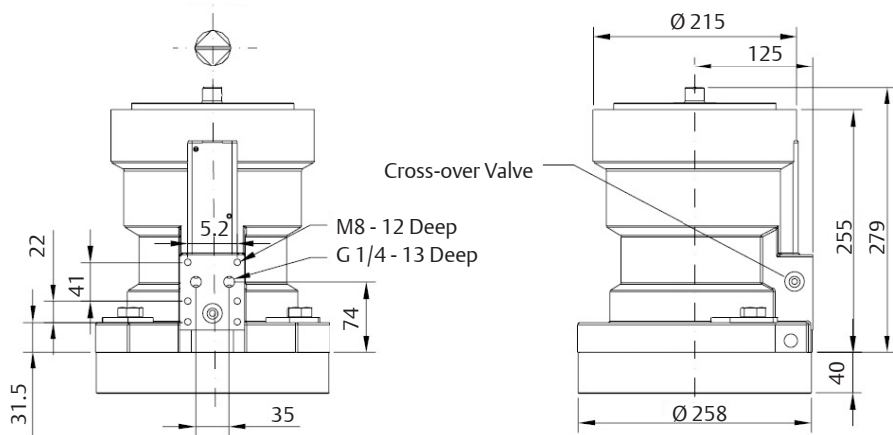

Shafer SH-Series 18.0

Hydraulic Double-acting Balanced Rotary Actuator 90° Quarter-turn

Pressure Range:	225 psig to 1,500 psig
Burst Test:	9790 psig
Total Dry Weight including Mounting Hardware:	152 lb
Oil Volume:	0.21 gal
Temperature Range:	-20°F to 120°F
Rotation:	90°±1°
Hydraulic Fluid And Viscosity:	We recommend acid-free hydraulic oil. Viscosity range 13-35 cSt @ 40°C (85-120 SUS @ 104°F). For recommended brands and other types of fluid, please refer to separate data sheet.

Table of Contents

Section 1: Main Dimensions

Dimensions1

Section 2: Performance

Performance2

Main Dimensions

Actuator shown in closed position

A Port: Close (Clockwise seen from above)

B Port: Open

All dimensions in mm.

Valve Adaption:

All dimensions in mm.

Performance

World Area Configuration Centers (WACC) offer sales support, service, inventory and commissioning to our global customers. Choose the WACC or sales office nearest you: