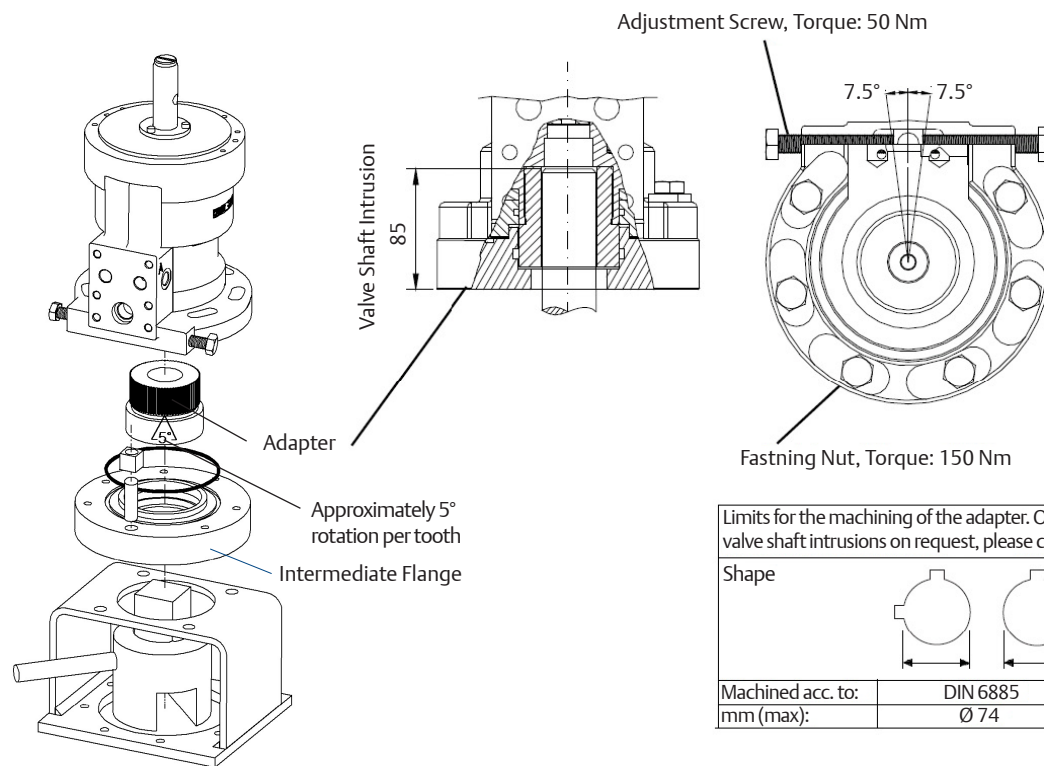

Shafer SH-Series 18.0

Hydraulic Double-acting Balanced Rotary Actuator 90° Quarter-turn

Pressure Range:	225 psig to 1,500 psig
Burst Test:	9790 psig
Total Dry Weight including Mounting Hardware:	152 lb
Oil Volume:	0.21 gal
Temperature Range:	-20°F to 120°F
Rotation:	90°±1°
Hydraulic Fluid And Viscosity:	We recommend acid-free hydraulic oil. Viscosity range 13-35 cSt @ 40°C (85-120 SUS @ 104°F). For recommended brands and other types of fluid, please refer to separate data sheet.

Table of Contents

Section 1: Main Dimensions

Dimensions1

Section 2: Performance

Performance2

Main Dimensions

Actuator shown in closed position

A Port: Close (Clockwise seen from above)

B Port: Open

All dimensions in mm.

Valve Adaption:

All dimensions in mm.

Performance

World Area Configuration Centers (WACC) offer sales support, service, inventory and commissioning to our global customers. Choose the WACC or sales office nearest you: