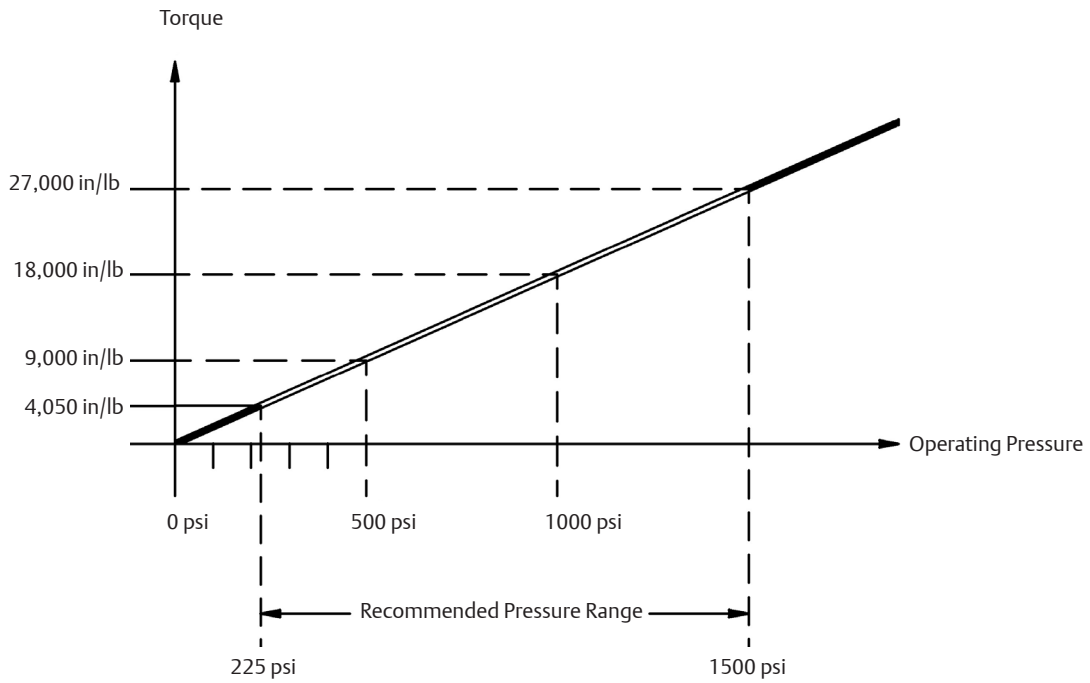

Shafer SH-Series 18.0

Hydraulic Double-acting Balanced Rotary Actuator 90° Quarter-turn

Pressure Range:	225 psig to 1,500 psig
Burst Test:	9790 psig
Total Dry Weight including Mounting Hardware:	152 lb
Oil Volume:	0.21 gal
Temperature Range:	-20°F to 120°F
Rotation:	90°±1°
Hydraulic Fluid And Viscosity:	We recommend acid-free hydraulic oil. Viscosity range 13-35 cSt @ 40°C (85-120 SUS @ 104°F). For recommended brands and other types of fluid, please refer to separate data sheet.

Table of Contents

Section 1: Main Dimensions

Dimensions1

Section 2: Performance

Performance2

Main Dimensions

Actuator shown in closed position

A Port: Close (Clockwise seen from above)

B Port: Open

All dimensions in mm.

Valve Adaption:

All dimensions in mm.

Performance

World Area Configuration Centers (WACC) offer sales support, service, inventory and commissioning to our global customers. Choose the WACC or sales office nearest you: