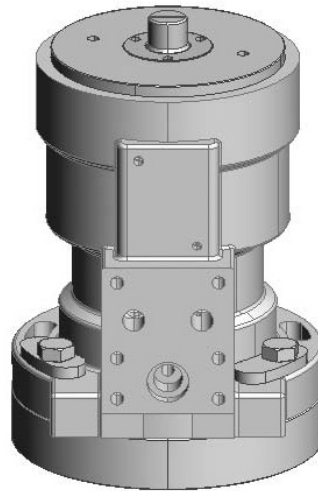

Shafer SH-Series 18.0

Hydraulic Double-acting Balanced Rotary Actuator 90° Quarter-turn

Pressure Range:	225 psig to 1,500 psig
Burst Test:	9790 psig
Total Dry Weight including Mounting Hardware:	152 lb
Oil Volume:	0.21 gal
Temperature Range:	-20°F to 120°F
Rotation:	90°±1°
Hydraulic Fluid And Viscosity:	We recommend acid-free hydraulic oil. Viscosity range 13-35 cSt @ 40°C (85-120 SUS @ 104°F). For recommended brands and other types of fluid, please refer to separate data sheet.

Table of Contents

Section 1: Main Dimensions

Dimensions1

Section 2: Performance

Performance2

Main Dimensions

Actuator shown in closed position

A Port: Close (Clockwise seen from above)

B Port: Open

All dimensions in mm.

Valve Adaption:

All dimensions in mm.

Performance

World Area Configuration Centers (WACC) offer sales support, service, inventory and commissioning to our global customers. Choose the WACC or sales office nearest you: