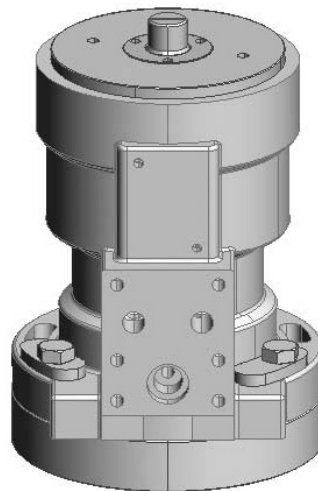

Shafer SH-Series 4.5

Hydraulic Double-acting Balanced Rotary Actuator 90° Quarter-turn

Pressure Range:	225 psig to 1,500 psig
Burst Test:	9790 psig
Total Dry Weight including Mounting Hardware:	44 lb
Oil Volume:	0.06 gal
Temperature Range:	-20°F to 120°F
Rotation:	90°±1°
Hydraulic Fluid And Viscosity:	We recommend acid-free hydraulic oil. Viscosity range 13-35 cSt @ 40°C (85-120 SUS @ 104°F). For recommended brands and other types of fluid, please refer to separate data sheet.

Table of Contents

Section 1: Main Dimensions

Dimensions1

Section 2: Performance

Performance2

Main Dimensions

Actuator shown in closed position

A Port: Close (Clockwise seen from above)

B Port: Open

All dimensions in mm.

Valve Adaption:

All dimensions in mm.

Performance

World Area Configuration Centers (WACC) offer sales support, service, inventory and commissioning to our global customers. Choose the WACC or sales office nearest you: