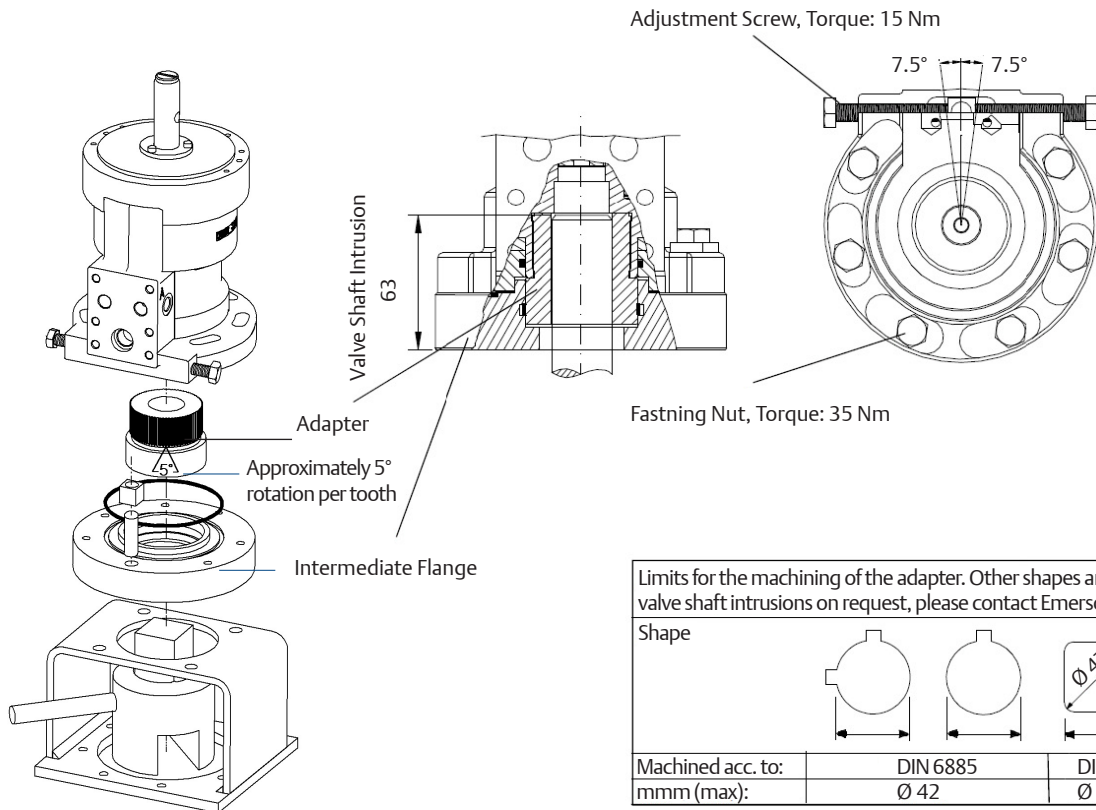

Shafer SH-Series 4.5

Hydraulic Double-acting Balanced Rotary Actuator 90° Quarter-turn

Pressure Range:	225 psig to 1,500 psig
Burst Test:	9790 psig
Total Dry Weight including Mounting Hardware:	44 lb
Oil Volume:	0.06 gal
Temperature Range:	-20°F to 120°F
Rotation:	90°±1°
Hydraulic Fluid And Viscosity:	We recommend acid-free hydraulic oil. Viscosity range 13-35 cSt @ 40°C (85-120 SUS @ 104°F). For recommended brands and other types of fluid, please refer to separate data sheet.

Table of Contents

Section 1: Main Dimensions

Dimensions1

Section 2: Performance

Performance2

Main Dimensions

Actuator shown in closed position

A Port: Close (Clockwise seen from above)

B Port: Open

All dimensions in mm.

Valve Adaption:

All dimensions in mm.

Performance

World Area Configuration Centers (WACC) offer sales support, service, inventory and commissioning to our global customers. Choose the WACC or sales office nearest you: