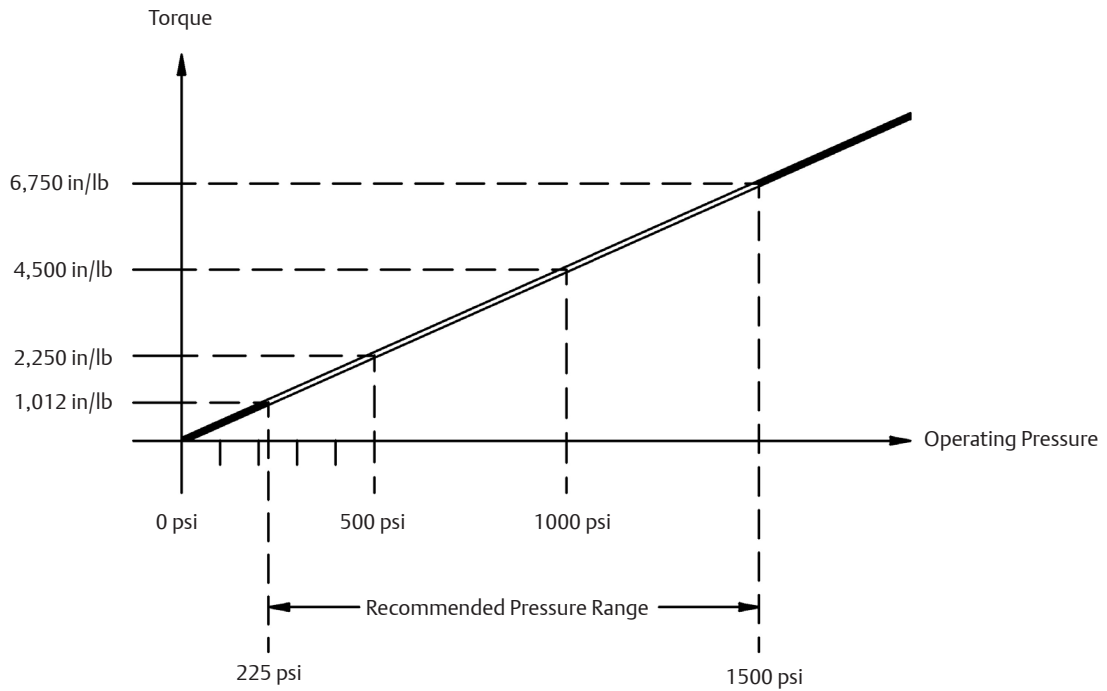

Shafer SH-Series 4.5

Hydraulic Double-acting Balanced Rotary Actuator 90° Quarter-turn

Pressure Range:	225 psig to 1,500 psig
Burst Test:	9790 psig
Total Dry Weight including Mounting Hardware:	44 lb
Oil Volume:	0.06 gal
Temperature Range:	-20°F to 120°F
Rotation:	90°±1°
Hydraulic Fluid And Viscosity:	We recommend acid-free hydraulic oil. Viscosity range 13-35 cSt @ 40°C (85-120 SUS @ 104°F). For recommended brands and other types of fluid, please refer to separate data sheet.

Table of Contents

Section 1: Main Dimensions

Dimensions1

Section 2: Performance

Performance2

Main Dimensions

Actuator shown in closed position

A Port: Close (Clockwise seen from above)

B Port: Open

All dimensions in mm.

Valve Adaption:

All dimensions in mm.

Performance

World Area Configuration Centers (WACC) offer sales support, service, inventory and commissioning to our global customers. Choose the WACC or sales office nearest you: