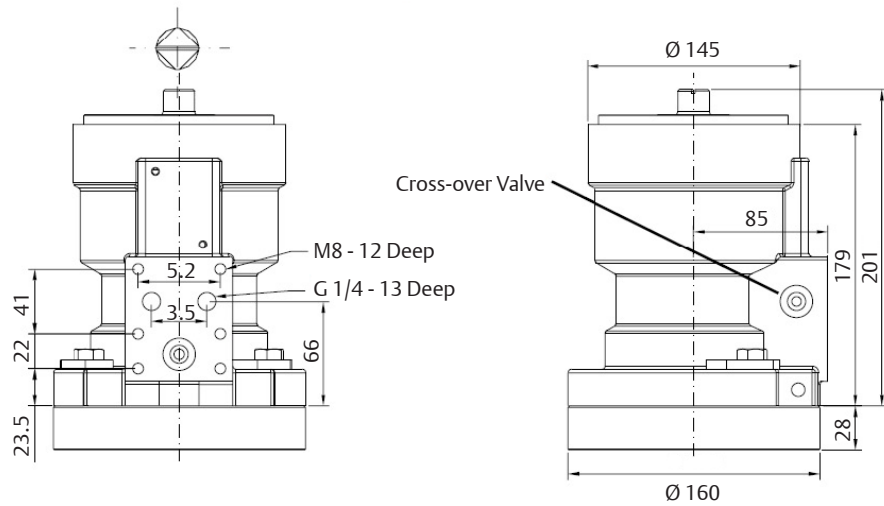

Shafer SH-Series 4.5

Hydraulic Double-acting Balanced Rotary Actuator 90° Quarter-turn

Pressure Range:	225 psig to 1,500 psig
Burst Test:	9790 psig
Total Dry Weight including Mounting Hardware:	44 lb
Oil Volume:	0.06 gal
Temperature Range:	-20°F to 120°F
Rotation:	90°±1°
Hydraulic Fluid And Viscosity:	We recommend acid-free hydraulic oil. Viscosity range 13-35 cSt @ 40°C (85-120 SUS @ 104°F). For recommended brands and other types of fluid, please refer to separate data sheet.

Table of Contents

Section 1: Main Dimensions

Dimensions1

Section 2: Performance

Performance2

Main Dimensions

Actuator shown in closed position

A Port: Close (Clockwise seen from above)

B Port: Open

All dimensions in mm.

Valve Adaption:

All dimensions in mm.

Performance

World Area Configuration Centers (WACC) offer sales support, service, inventory and commissioning to our global customers. Choose the WACC or sales office nearest you: