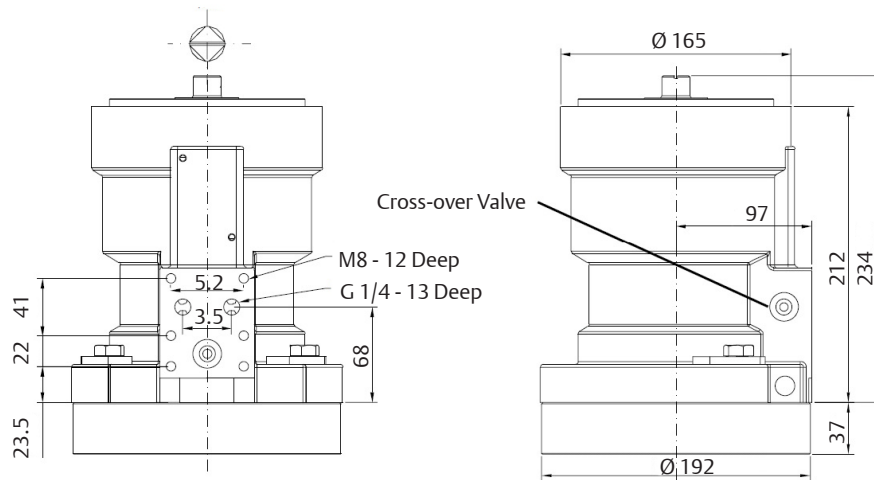

Shafer SH-Series 9.0

Hydraulic Double-acting Balanced Rotary Actuator 90° Quarter-turn

| | |
|--|--|
| Pressure Range: | 225 psig to 1,500 psig |
| Burst Test: | 9790 psig |
| Total Dry Weight including Mounting Hardware: | 73 lb |
| Oil Volume: | 0.11 gal |
| Temperature Range: | -20°F to 120°F |
| Rotation: | 90°±1° |
| Hydraulic Fluid And Viscosity: | We recommend acid-free hydraulic oil. Viscosity range 13-35 cSt @ 40°C (85-120 SUS @ 104°F). For recommended brands and other types of fluid, please refer to separate data sheet. |

Table of Contents

Section 1: Main Dimensions

Dimensions1

Section 2: Performance

Performance2

Main Dimensions

Actuator shown in closed position

A Port: Close (Clockwise seen from above)

B Port: Open

All dimensions in mm.

Valve Adaption:

All dimensions in mm.

Performance

World Area Configuration Centers (WACC) offer sales support, service, inventory and commissioning to our global customers. Choose the WACC or sales office nearest you: