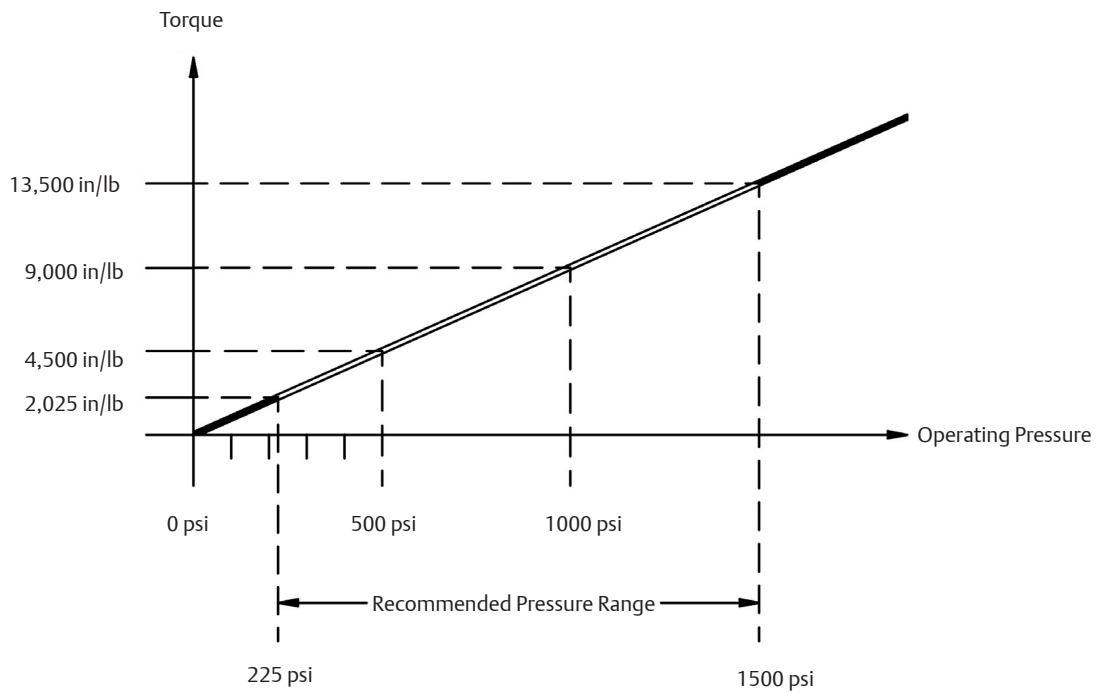

Shafer SH-Series 9.0

Hydraulic Double-acting Balanced Rotary Actuator 90° Quarter-turn

| | |
|--|--|
| Pressure Range: | 225 psig to 1,500 psig |
| Burst Test: | 9790 psig |
| Total Dry Weight including Mounting Hardware: | 73 lb |
| Oil Volume: | 0.11 gal |
| Temperature Range: | -20°F to 120°F |
| Rotation: | 90°±1° |
| Hydraulic Fluid And Viscosity: | We recommend acid-free hydraulic oil. Viscosity range 13-35 cSt @ 40°C (85-120 SUS @ 104°F). For recommended brands and other types of fluid, please refer to separate data sheet. |

Table of Contents

Section 1: Main Dimensions

Dimensions1

Section 2: Performance

Performance2

Main Dimensions

Actuator shown in closed position

A Port: Close (Clockwise seen from above)

B Port: Open

All dimensions in mm.

Valve Adaption:

All dimensions in mm.

Performance

World Area Configuration Centers (WACC) offer sales support, service, inventory and commissioning to our global customers. Choose the WACC or sales office nearest you: