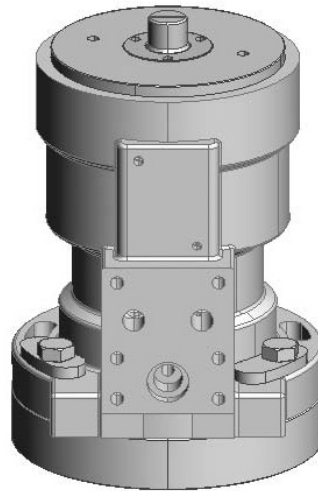

Shafer SH-Series 9.0

Hydraulic Double-acting Balanced Rotary Actuator 90° Quarter-turn

| | |
|--|--|
| Pressure Range: | 225 psig to 1,500 psig |
| Burst Test: | 9790 psig |
| Total Dry Weight including Mounting Hardware: | 73 lb |
| Oil Volume: | 0.11 gal |
| Temperature Range: | -20°F to 120°F |
| Rotation: | 90°±1° |
| Hydraulic Fluid And Viscosity: | We recommend acid-free hydraulic oil. Viscosity range 13-35 cSt @ 40°C (85-120 SUS @ 104°F). For recommended brands and other types of fluid, please refer to separate data sheet. |

Table of Contents

Section 1: Main Dimensions

Dimensions1

Section 2: Performance

Performance2

Main Dimensions

Actuator shown in closed position

A Port: Close (Clockwise seen from above)

B Port: Open

All dimensions in mm.

Valve Adaption:

All dimensions in mm.

Performance

World Area Configuration Centers (WACC) offer sales support, service, inventory and commissioning to our global customers. Choose the WACC or sales office nearest you: