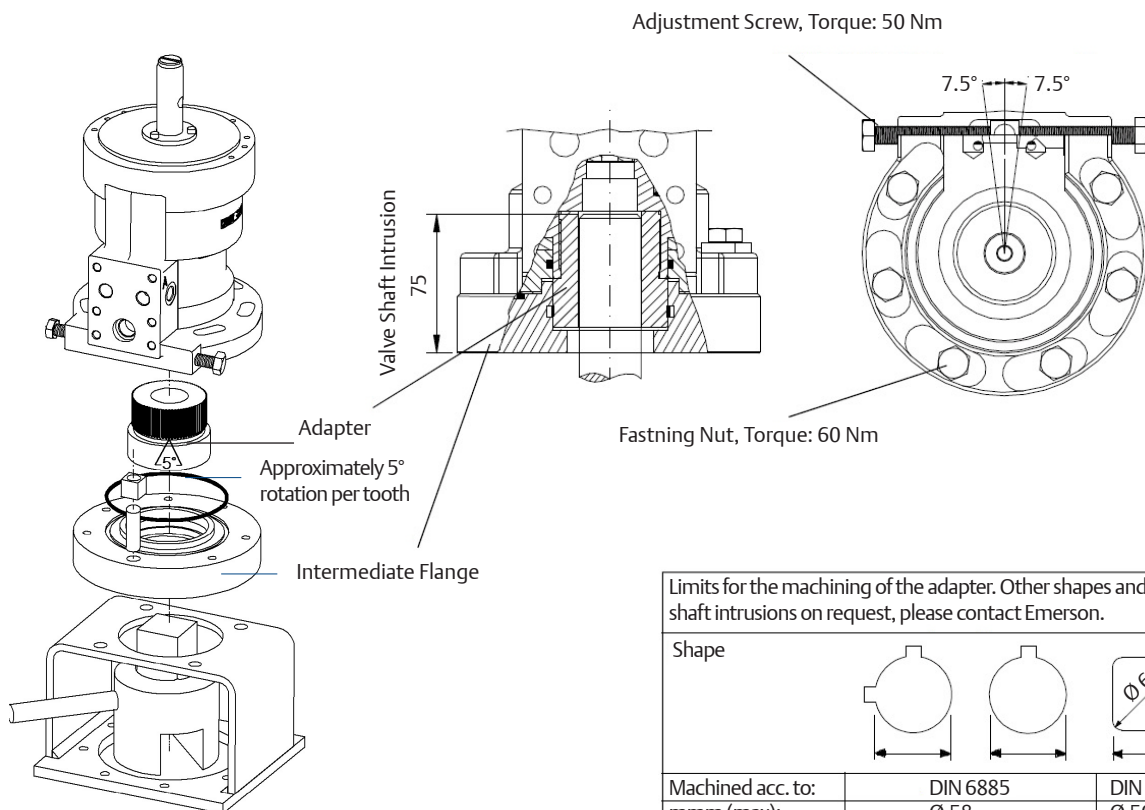

Shafer SH-Series 9.0

Hydraulic Double-acting Balanced Rotary Actuator 90° Quarter-turn

| | |
|--|--|
| Pressure Range: | 225 psig to 1,500 psig |
| Burst Test: | 9790 psig |
| Total Dry Weight including Mounting Hardware: | 73 lb |
| Oil Volume: | 0.11 gal |
| Temperature Range: | -20°F to 120°F |
| Rotation: | 90°±1° |
| Hydraulic Fluid And Viscosity: | We recommend acid-free hydraulic oil. Viscosity range 13-35 cSt @ 40°C (85-120 SUS @ 104°F). For recommended brands and other types of fluid, please refer to separate data sheet. |

Table of Contents

Section 1: Main Dimensions

Dimensions1

Section 2: Performance

Performance2

Main Dimensions

Actuator shown in closed position

A Port: Close (Clockwise seen from above)

B Port: Open

All dimensions in mm.

Valve Adaption:

All dimensions in mm.

Performance

World Area Configuration Centers (WACC) offer sales support, service, inventory and commissioning to our global customers. Choose the WACC or sales office nearest you: