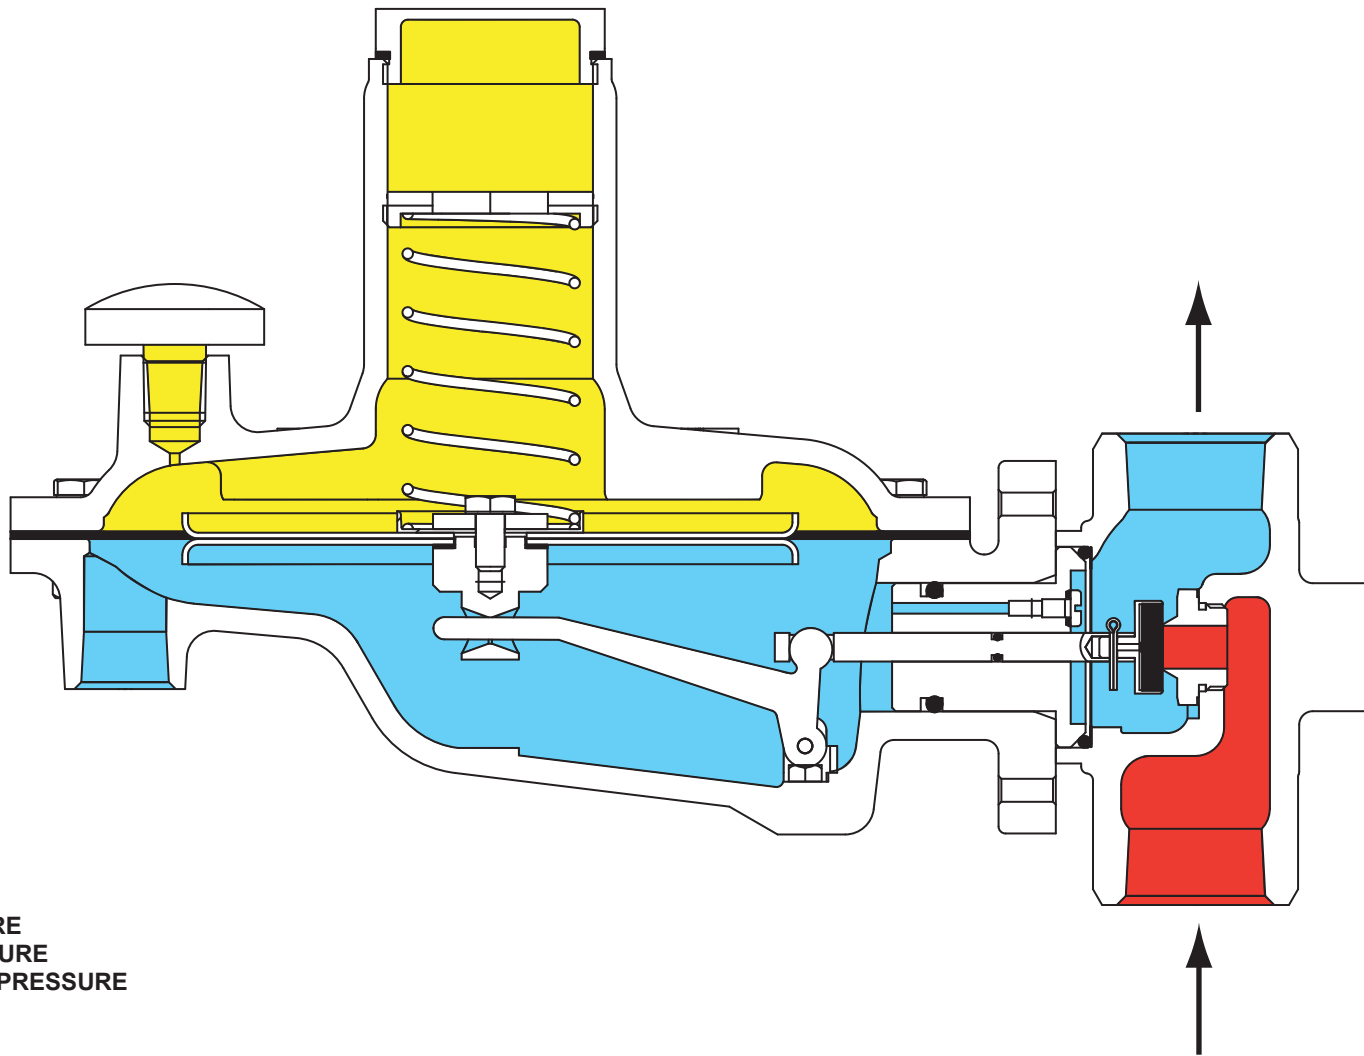

Type T205M Tank Blanketing Regulator with External Pressure Registration

- INLET PRESSURE
- OUTLET PRESSURE
- ATMOSPHERIC PRESSURE