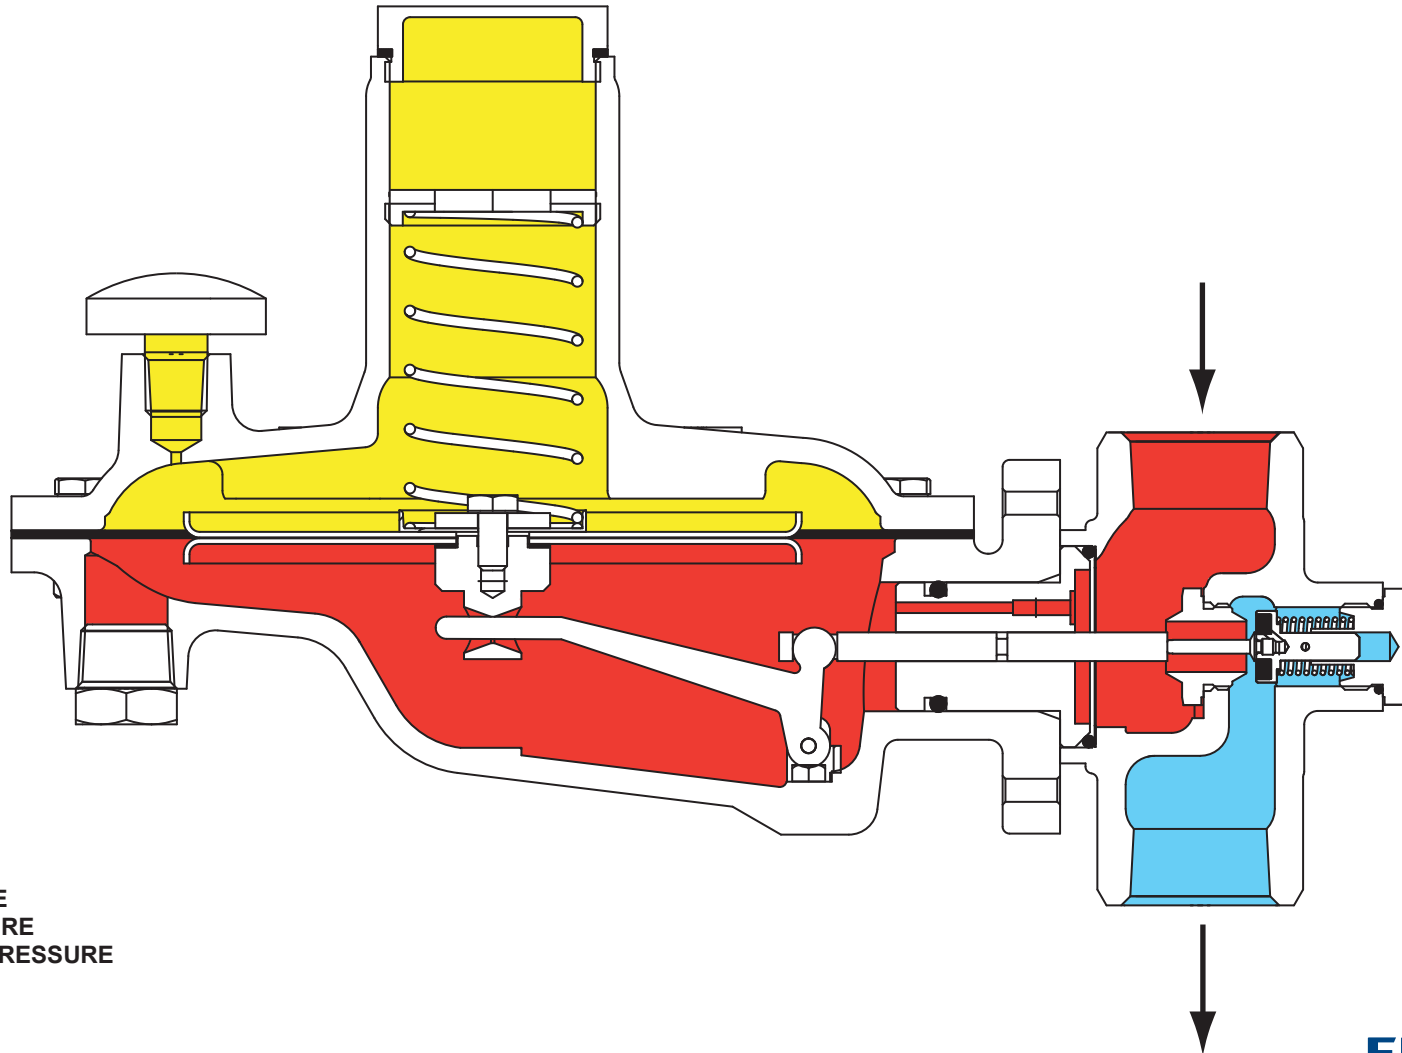

Type T208 Vapor Recovery Regulator with Internal Pressure Sensing

■ INLET PRESSURE
■ OUTLET PRESSURE
■ ATMOSPHERIC PRESSURE