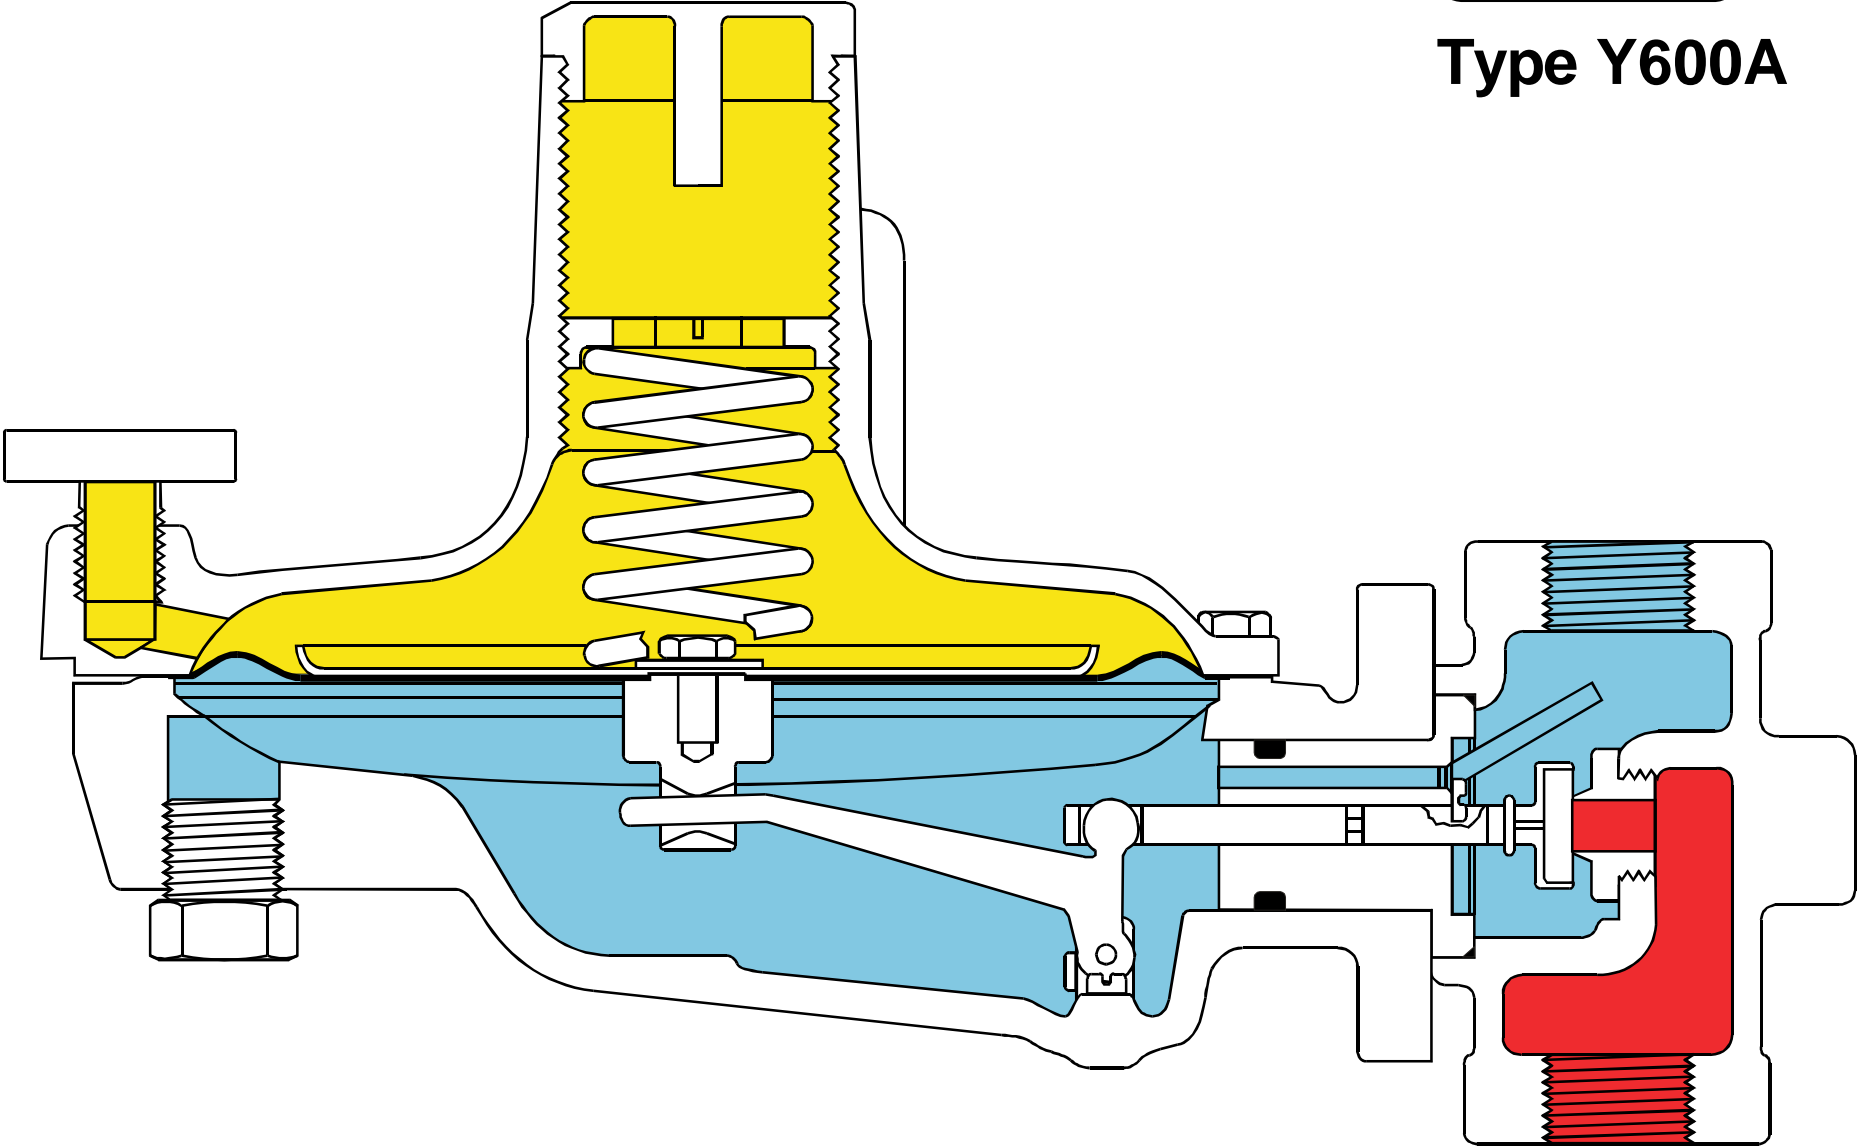

FISHER[®]

Type Y600A

-  INLET PRESSURE
-  CONTROL PRESSURE (VACUUM)
-  ATMOSPHERIC PRESSURE