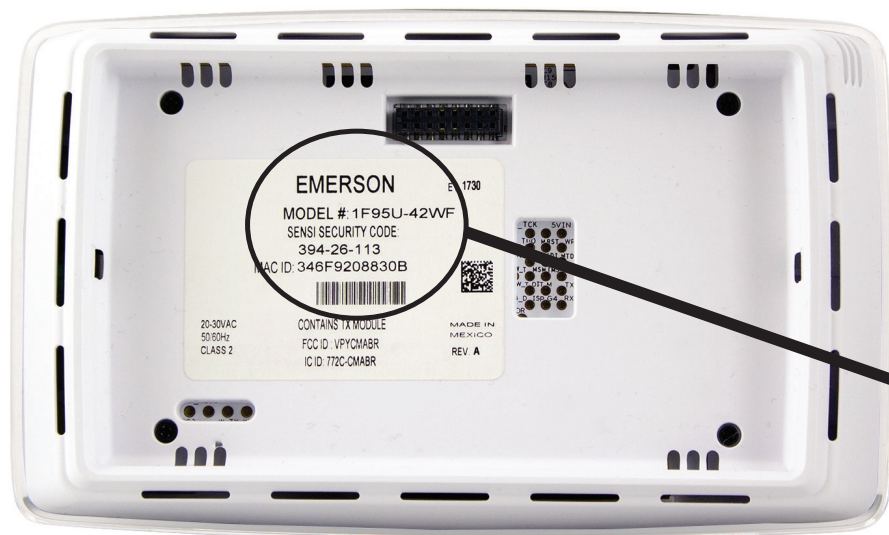

1F95U-42WF Sensi Touch

How do I find my thermostat model number?

Remove the front cover from the wall plate.

TYPE or Model number is located on inside of front cover.

Thermostat Model Number