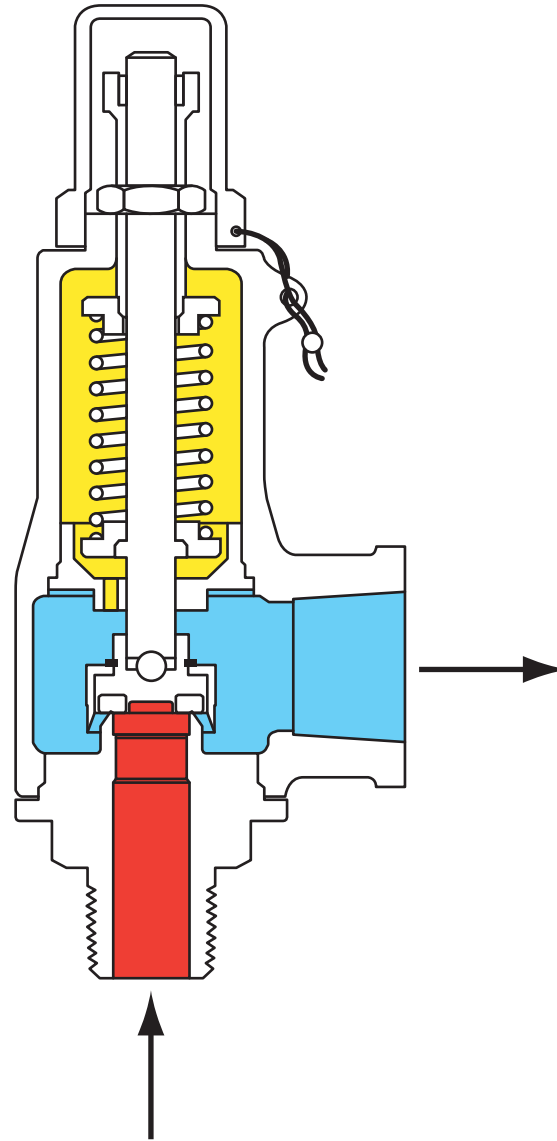

Cash Valve Type C-776 Safety Valves

- INLET PRESSURE
- OUTLET PRESSURE
- ATMOSPHERIC PRESSURE