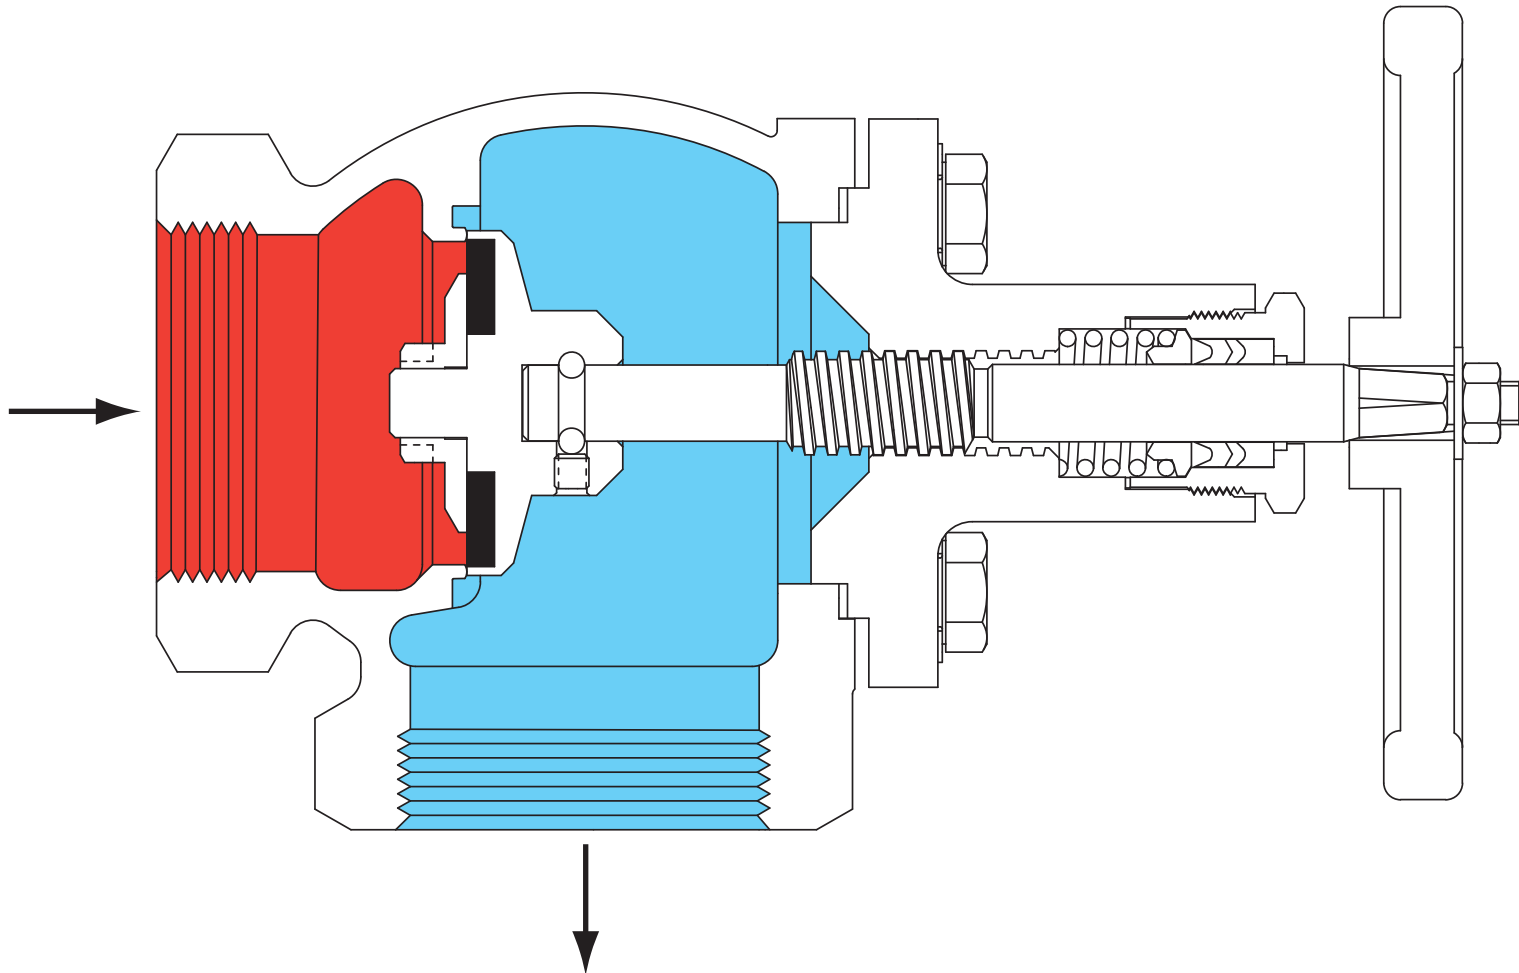

Type N410 Angle Valve

 INLET PRESSURE
 OUTLET PRESSURE